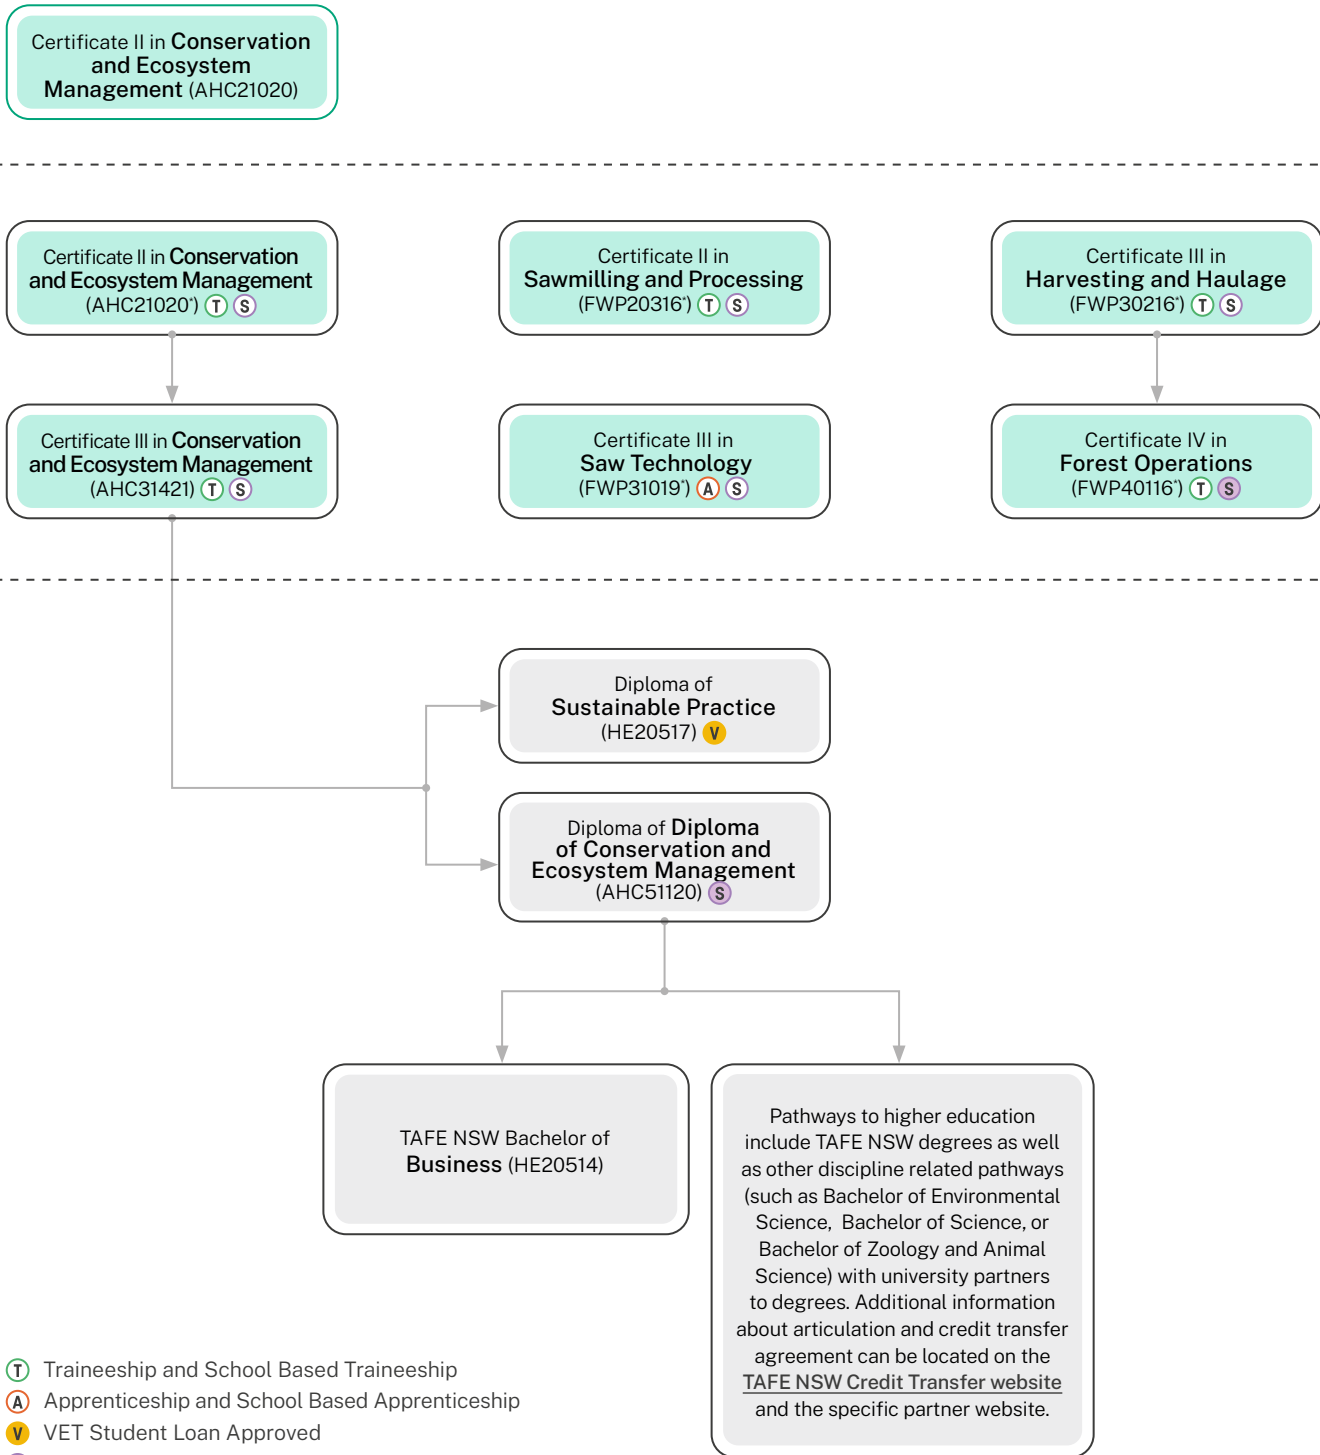

How you can grow your career

When you study with TAFE NSW, there are any number of courses that lead to an even greater number of career opportunities. However, before you can earn certain qualifications, you may have to complete some pre-requisite courses. Below are some examples of career progression pathways you could follow.

- **T** Traineeship and School Based Traineeship
- **A** Apprenticeship and School Based Apprenticeship
- **V** VET Student Loan Approved
- **S** Smart and Skilled
- **S** Smart and Skilled Targeted Priority

For more information contact 131 601

TVET (SCHOOL)

ENTER DIRECTLY AT ANY POINT

CONDITIONAL ENTRY