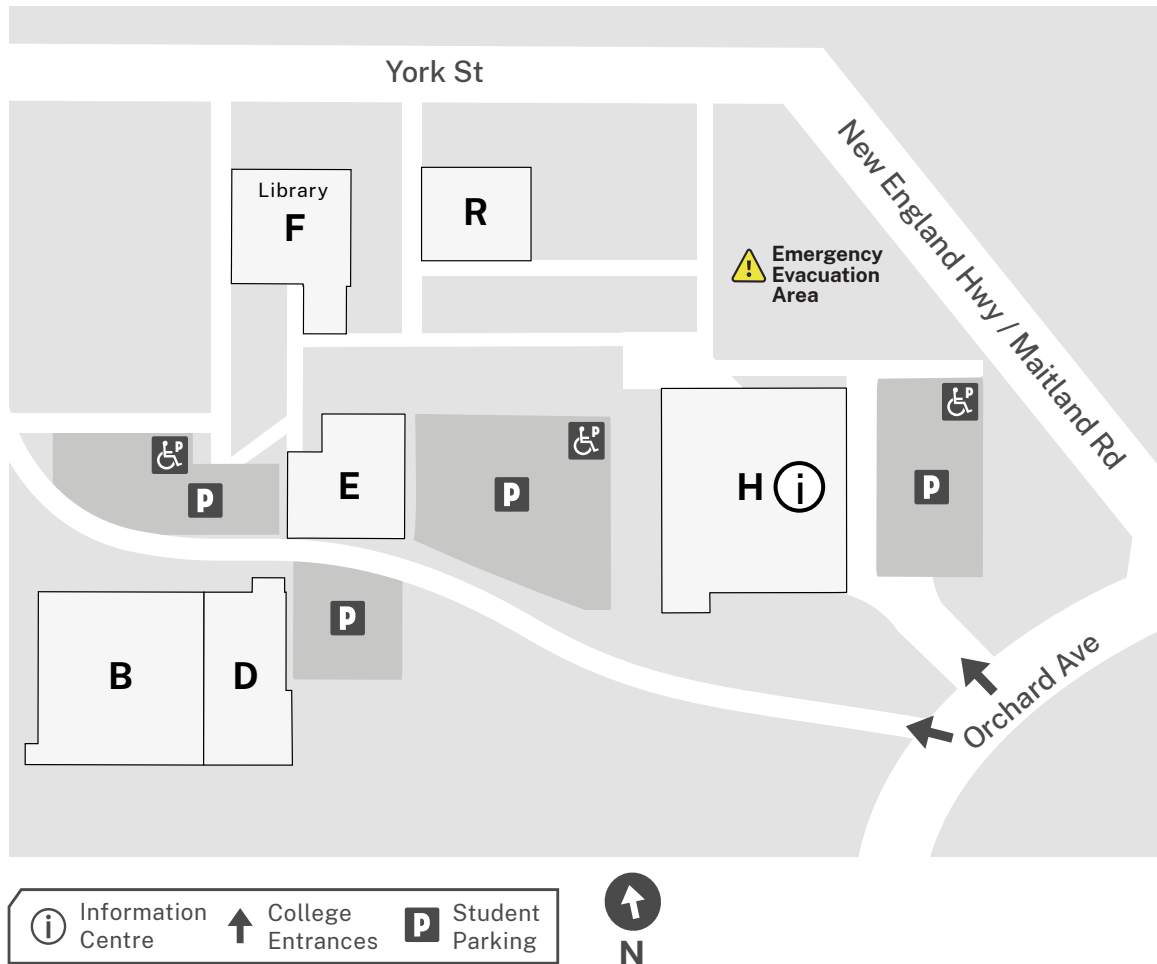

Singleton

Services & Facilities

- Computer rooms E, R
- Connected Learning Centre (CLC) H
- Counsellor H
- Customer Service Center H
- Emergency Phone H
- GA/Facilities Officer F

- General classroom E
- Library F
- Student amenities H
- Staffrooms E, B, F
- Toilets E, F, H, R
- Toilet/shower R

Course areas

- Automotive B, D
- Business and Computing R
- Community Services R
- CPALES E
- CLC H

Published in January 2023

Emergency Number: 27056 (internal) or 02 7920 70 56 (external)

 York Street
Singleton NSW
2330

 Parking is available at the above referenced map locations.

 For transportation options or timetable information, please call 131 500 or visit transportnsw.info