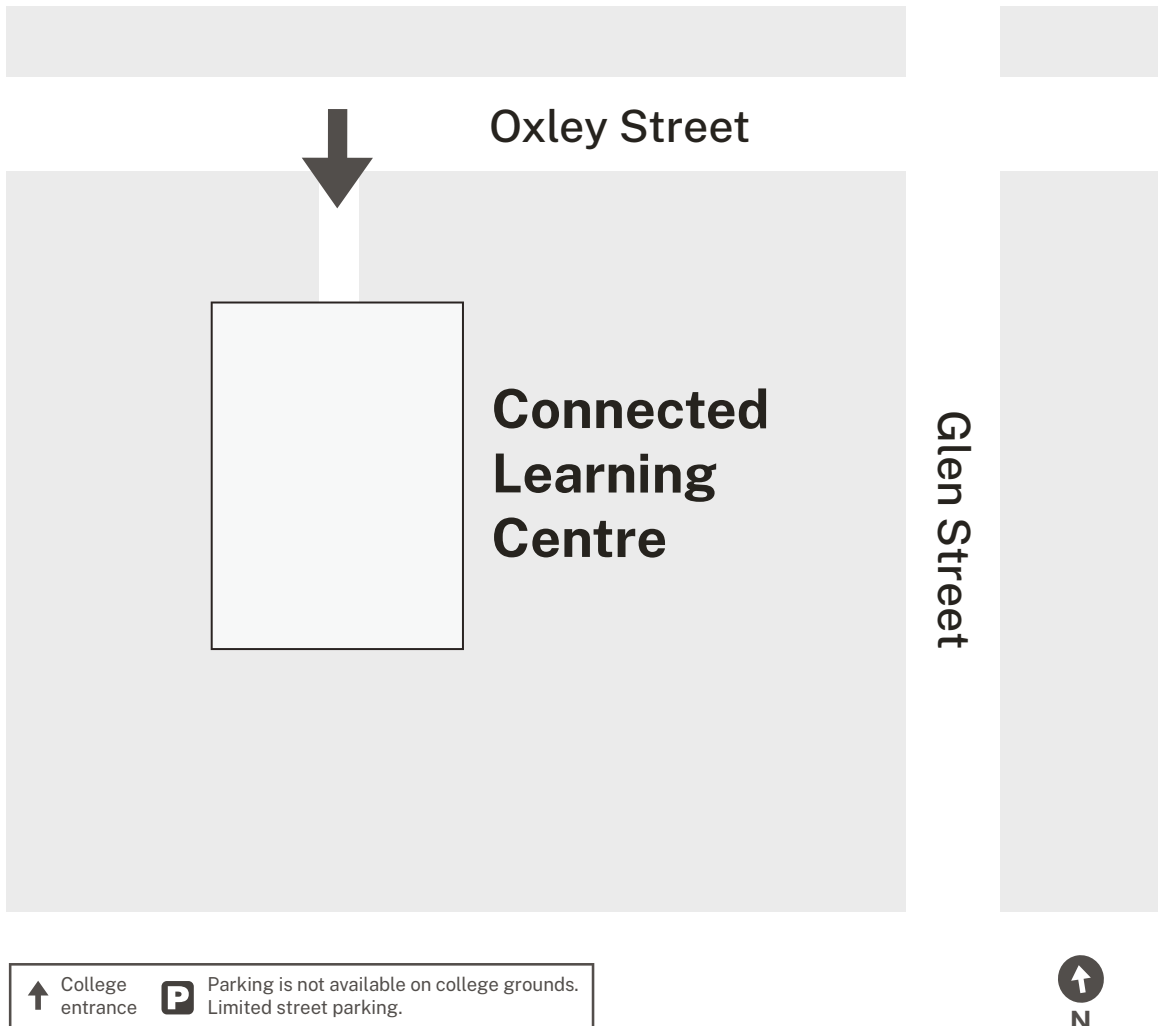

## Services & Facilities

- Connected Learning
- Classroom
- Office

Published in January 2023

 Oxley Street  
Bourke NSW 2840

 For timetable information,  
please call 131 500 or visit [transportnsw.info](http://transportnsw.info)