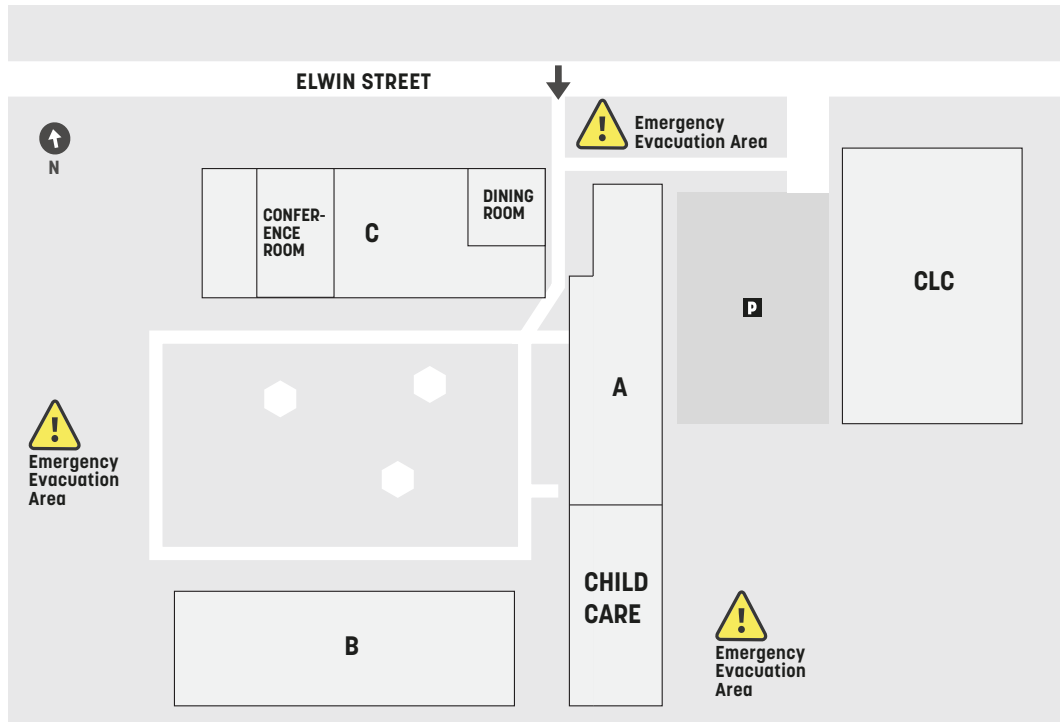

NARRANDERA

SERVICES AND FACILITIES

- Administration CLC
- Aboriginal Education Coordinator C
- Café CLC
- Childcare Centre A
- Collaboration Pods CLC
- Computer Hub CLC
- Computer Room C
- Conference Room C
- Dining Room C
- Garage C

- Group Learning Rooms CLC
- Kitchen C
- Learning Support CLC
- Maker Space CLC
- Media Lounge CLC
- Social Lounge CLC
- Student Amenities Room B
- Tech Bars CLC
- Toilets
 - Accessible A, CLC
 - Male B, CLC
 - Female C, CLC
- Work Booths CLC

COURSE AREAS

- Aboriginal Education B
- Aged Care B
- Career Pathways B
- Early Childhood Education and Care B

Entry to all buildings is from Elwin Street

54-68 Elwin St
Narrandera 2700

Parking is available at the above referenced map locations.