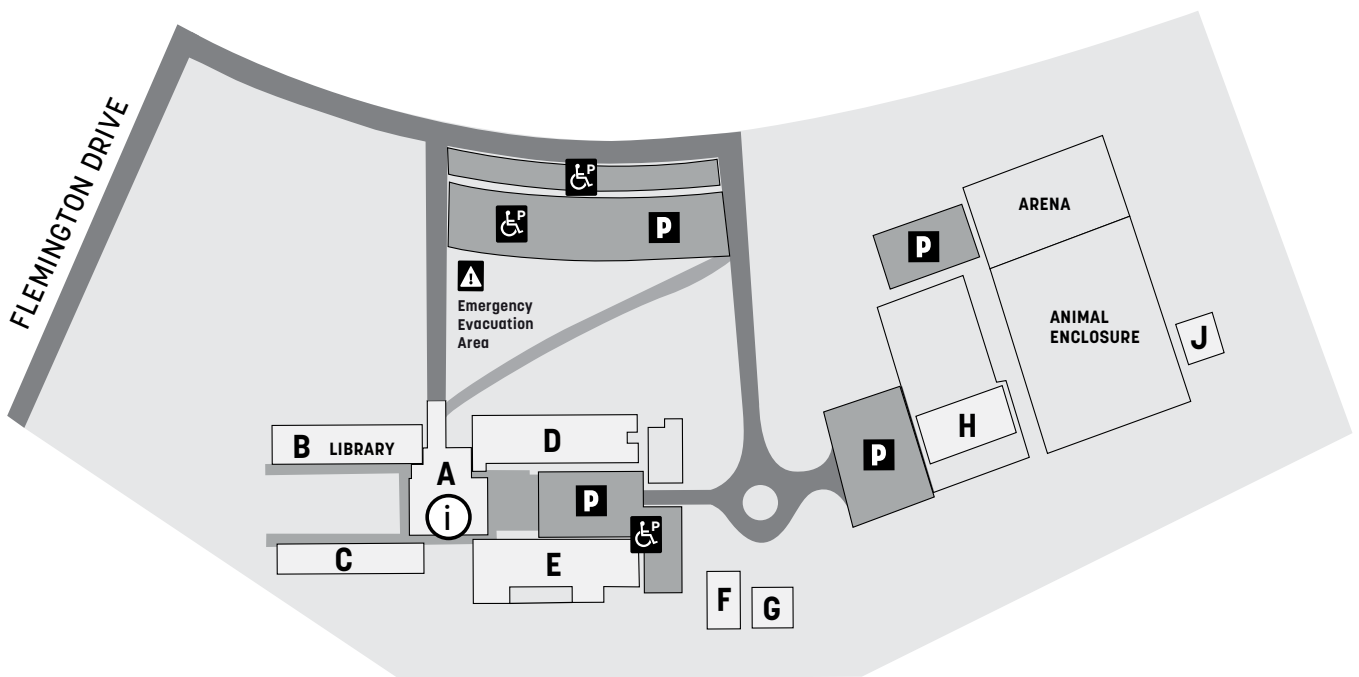

SCONE

CAMPUS GUIDE

SERVICES & FACILITIES

- | | | | |
|--|--|---|---|
| <ul style="list-style-type: none"> ■ Chemical Store ■ Counsellor ■ Customer Service Centre ■ Emergency Phone ■ Equine Room ■ Farriers ■ Flammable Liquids Storage ■ General Classroom ■ Hay Shed ■ Library | <ul style="list-style-type: none"> F B A A D E G B J B | <ul style="list-style-type: none"> ■ Local Land Services ■ Maintenance Store ■ Mechanical ■ Stable ■ Student Amenities ■ Teachers Offices ■ Toilets ■ Toilet/Shower ■ Welding ■ Wool Classing | <ul style="list-style-type: none"> C E D H A F, Q C D D E |
|--|--|---|---|

No smoking within 6 metres of buildings on Scone campus

EMERGENCY NUMBER: 0419 763 984

Visit www.tafensw.edu.au
Phone 131 601
Connect

2 Flemingington Drive
Scone 2337

Car parking is available on grounds.

For transportation options or timetable information, please call 131 500 or visit transportnsw.info