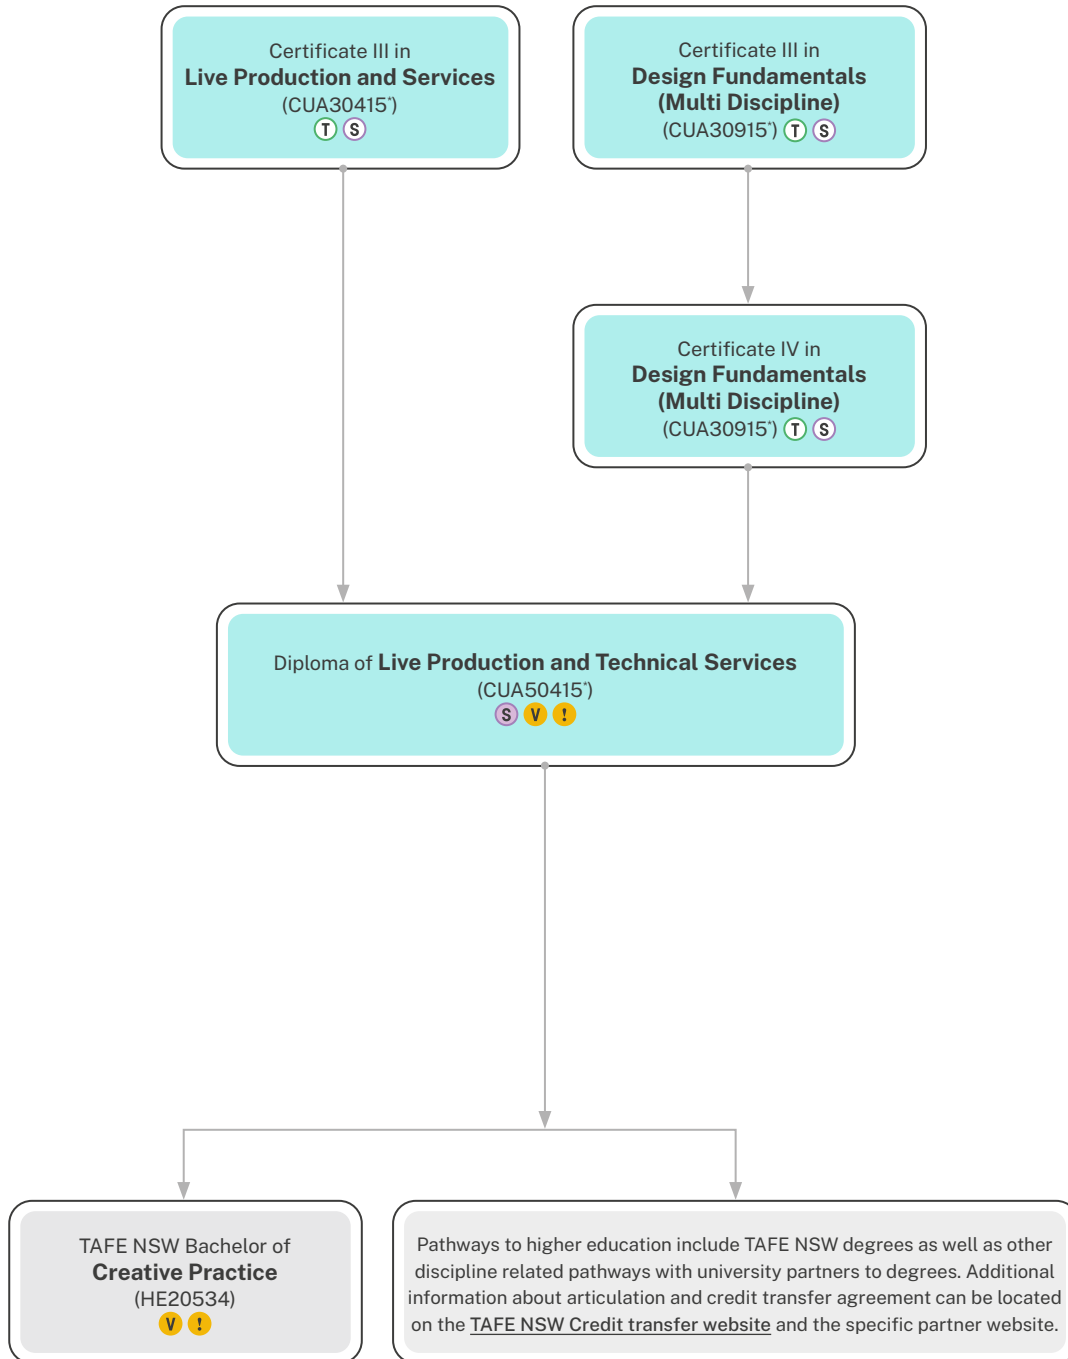

How you can grow your career

When you study with TAFE NSW, there are any number of courses that lead to an even greater number of career opportunities. However, before you can earn certain qualifications, you may have to complete some pre-requisite courses. Below are some examples of career progression pathways you could follow.

ENTRY DIRECTLY AT ANY POINT

CONDITIONAL ENTRY

- Traineeship and School Based Traineeship
- Smart and Skilled
- Smart and Skilled Targeted Priority
- VET Student Loan Approved
- Entry Requirement

For more information contact 131 601

*This course is superseded. You can still enrol in this course, and you will be contacted if you need to transition into the next version when it is available.
Disclaimer: Please check to ensure that courses are currently being offered at your preferred TAFE NSW location. Course delivery and duration may also vary between TAFE NSW locations, so please confirm before enrolling. Fee free eligibility may apply.