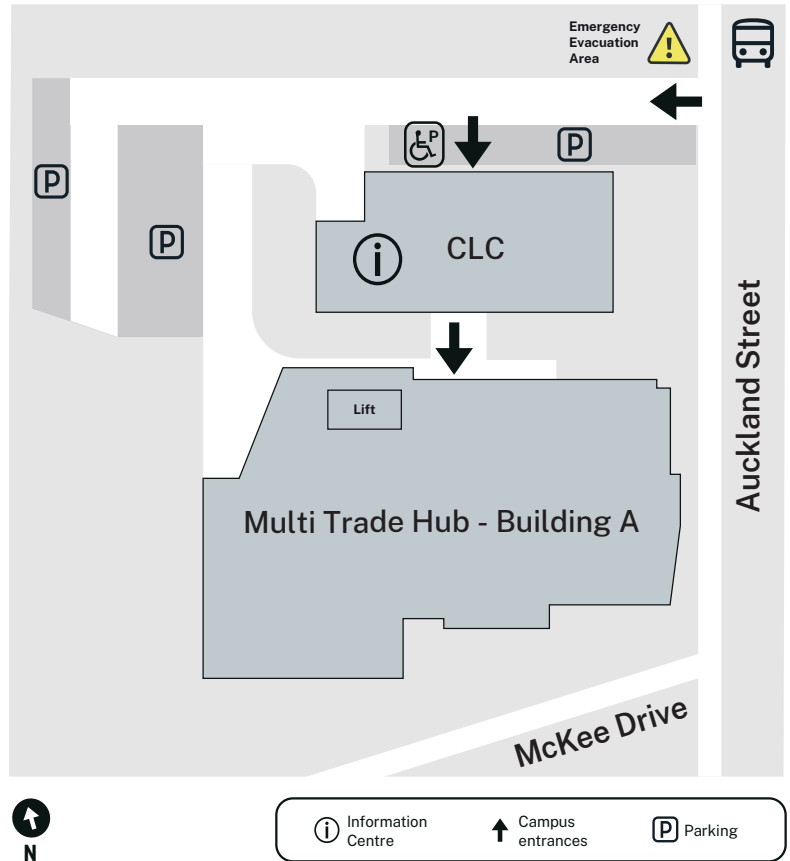

Location guide – Bega CLC and Multi Trade Hub

Services and facilities

- Administration Office (including Teachers and Virtual Delivery Pods) A - Ground floor
- Customer Service Centre for Connected Learning Support and Student Administration CLC
- Facilities Manager CLC
- Librarian CLC
- Library A - Ground floor
- Restaurant “The Barracks” A - Ground floor
- TAFE Coordinator CLC

Course areas

- Aged and Disability Care A - Lower ground, CLC - Group Learning Rooms
- Automotive TVET A - Lower ground, workshop
- Beauty and Makeup CLC - Makers Space
- Bricklaying and Blocklaying A - Lower ground, workshop
- Business Administration CLC - Technology Bar
- Community Services CLC - Group Learning Rooms
- Creative Design and IT CLC - Technology Bar
- Early Childhood Education and Care A - Lower ground, CLC - Group Learning Rooms
- English A - Lower ground
- Foundation Studies A - Lower ground, CLC - Group Learning Rooms
- Kitchen and Cookery A - Ground floor
- Metal Fabrication and Welding A - Lower ground, workshop
- Pre-Vocational Studies/ Tertiary Preparation Certificate A - Lower ground, CLC - Group Learning Rooms

199 Auckland Street
Bega 2550

Car parking is available on grounds.

For transportation options or timetable information, please call 131 500 or visit transportnsw.info

TAFE NSW Bega