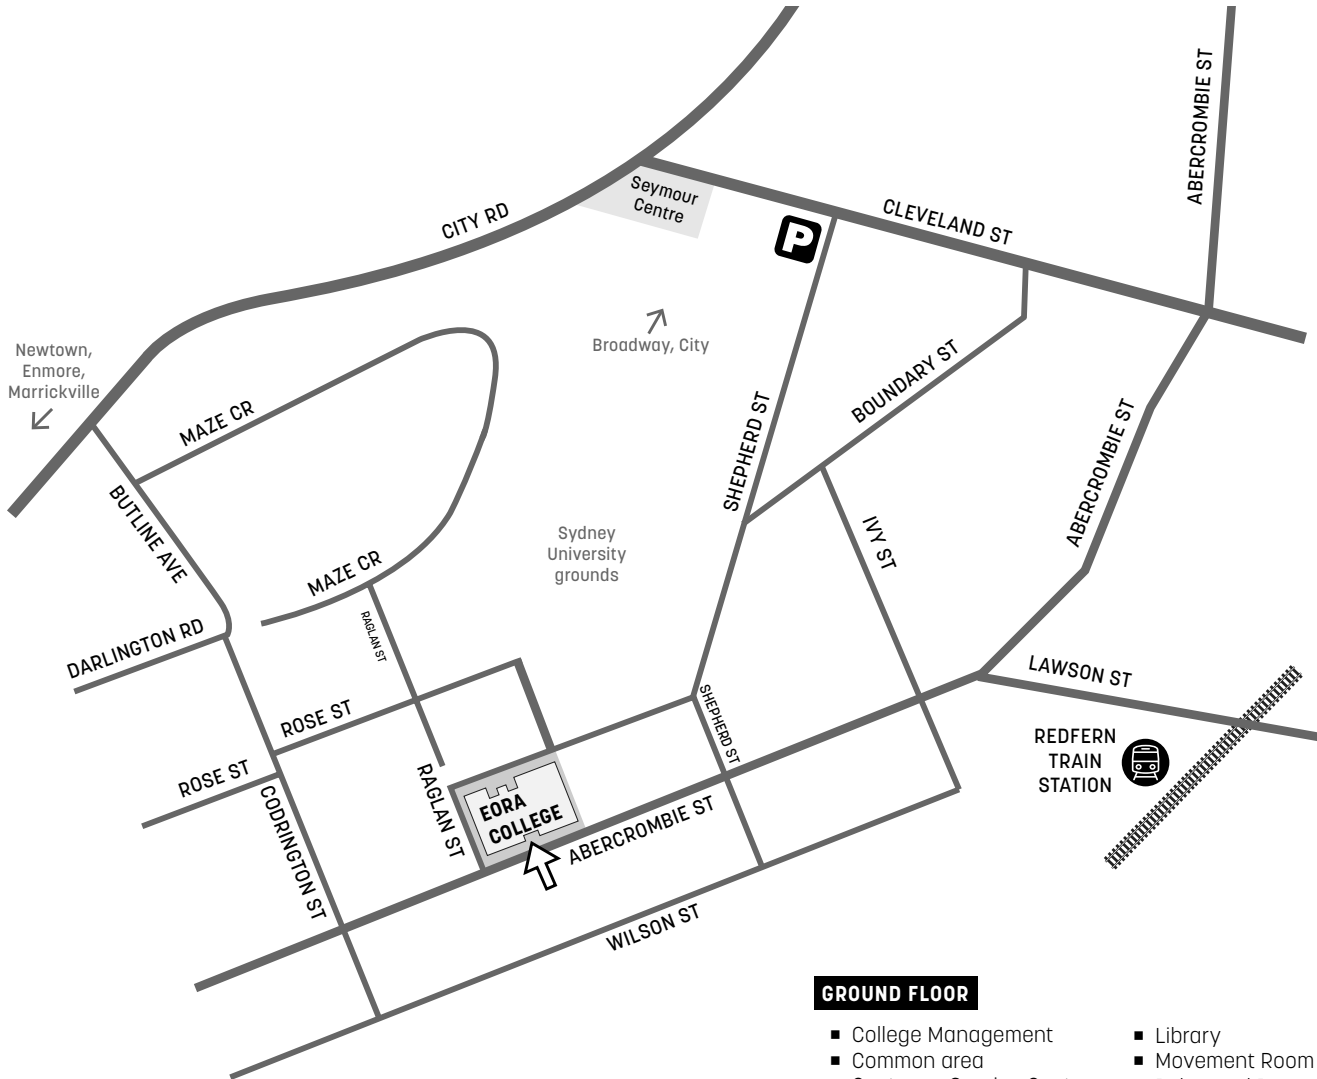

EORA

GROUND FLOOR

- College Management
- Common area
- Customer Service Centre
- Exhibition Gallery
- First Aid room
- Kitchen
- Library
- Movement Room
- Rehearsal Room
- Support Staff offices
- Theatre

333 Abercrombie St
Chippendale 2008

No parking on grounds.
Limited off-street
parking. Parking Station:
cnr of Cleveland and
Shepherd Sts

For transportation options or timetable
information, please call 131 500 or
visit transportnsw.info