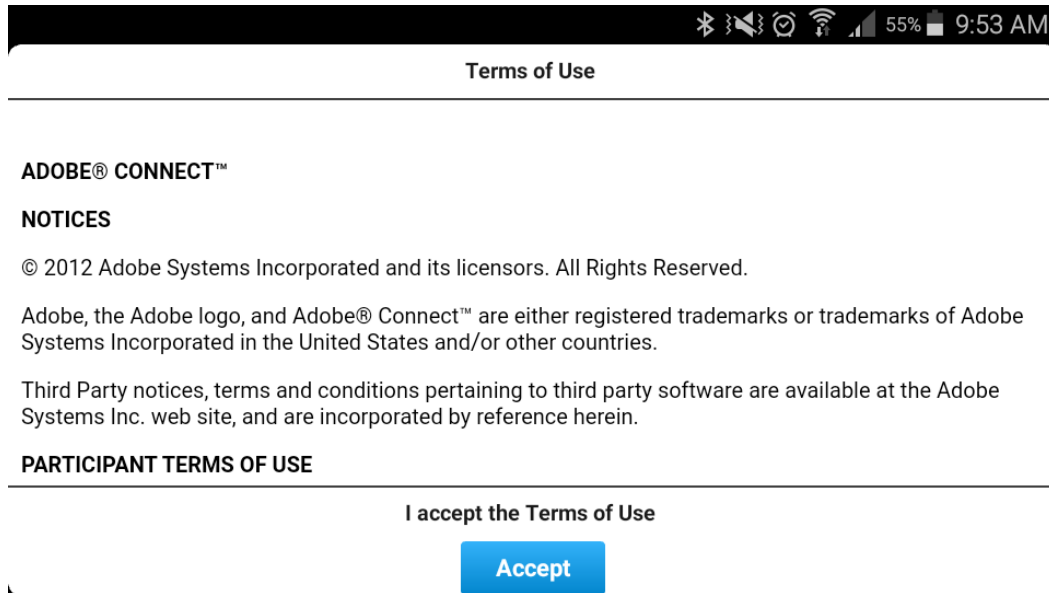

Once installed, open the app and tap to accept the Terms of Use.

Enter your meeting URL and tap next.

[Watch Video](#)

[Help](#)

[Terms of Use & Notices](#)

Sign in to the meeting using your TAFE username and password.