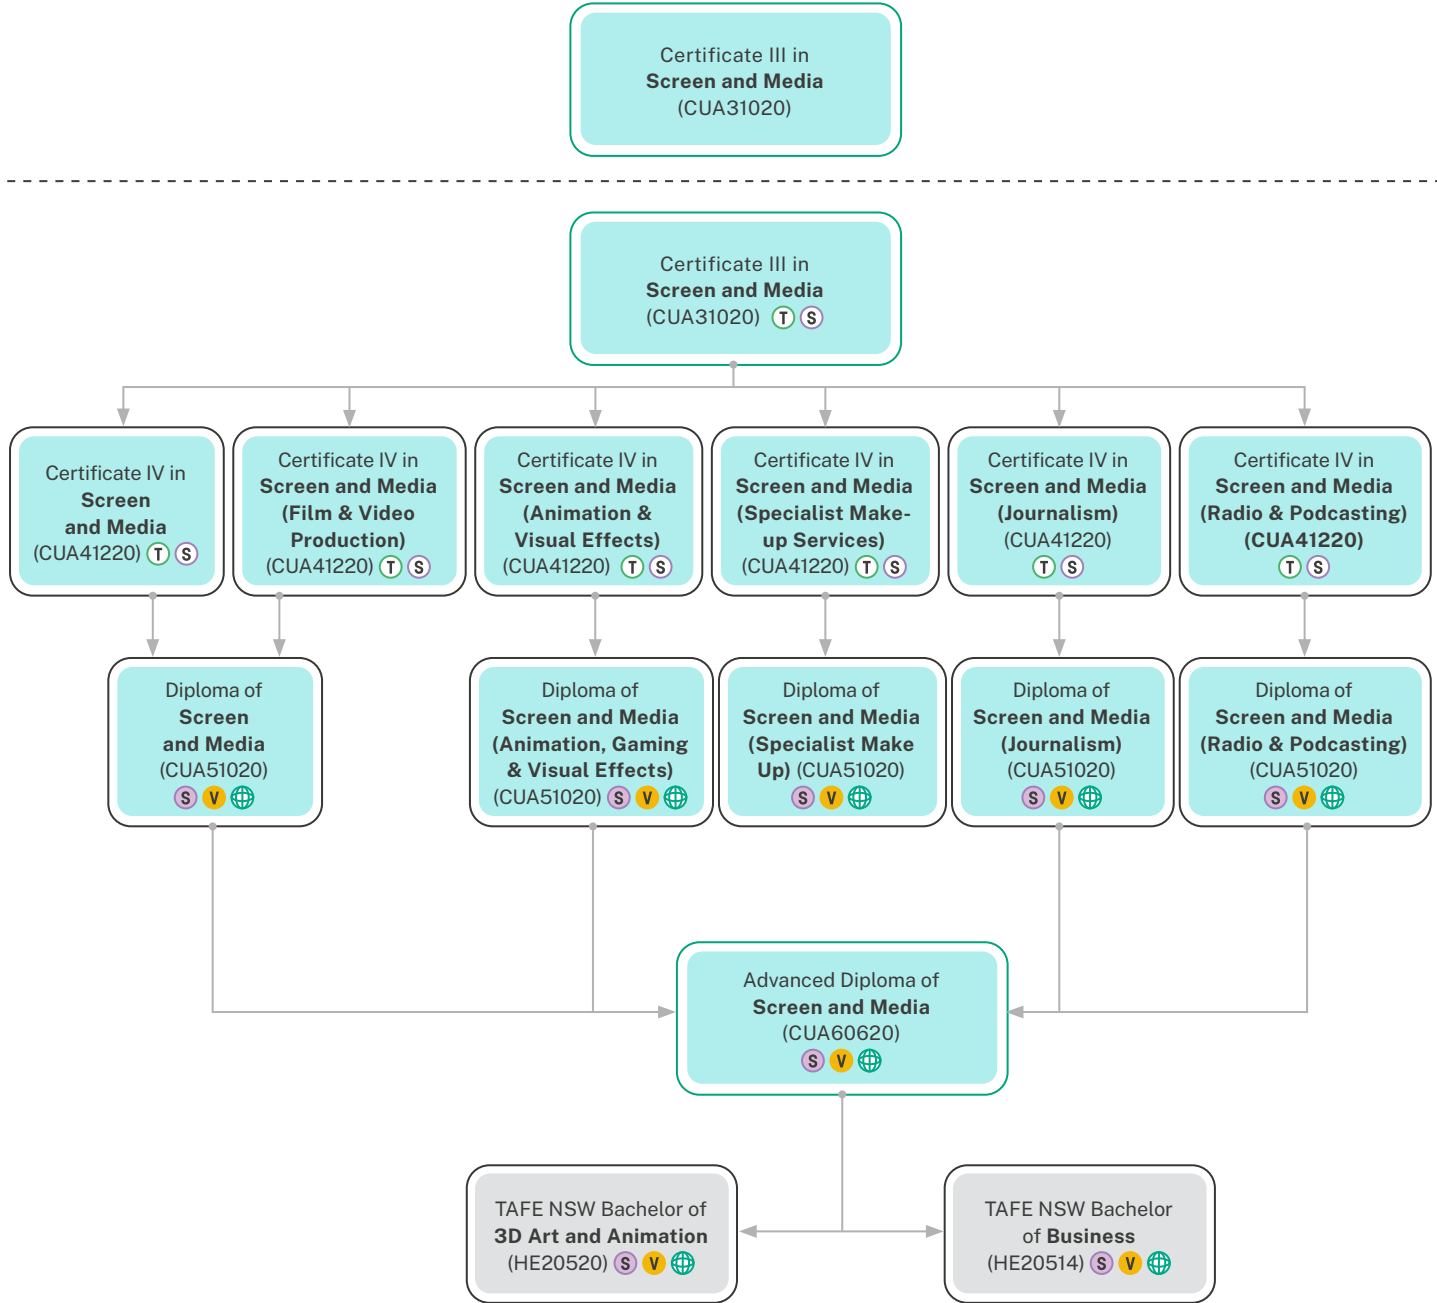

How you can grow your career

When you study with TAFE NSW, there are any number of courses that lead to an even greater number of career opportunities. However, before you can earn certain qualifications, you may have to complete some pre-requisite courses. Below are some examples of career progression pathways you could follow.

- International
- Traineeship and School Based Traineeship
- VET Student Loan Approved
- Smart and Skilled
- Smart and Skilled Targeted Priority

Pathways to higher education include TAFE NSW degrees as well as other discipline related pathways with university partners to degrees. Additional information about articulation and credit transfer agreement can be located on the [TAFE NSW Credit Transfer website](#) and the specific partner website.

TVET (school)

Enter directly at any point

Conditional entry

For more information contact 131 601

* This course is superseded. You can still enrol in this course, and you will be contacted if you need to transition into the next version when it is available. Disclaimer: Please check to ensure that courses are currently being offered at your preferred TAFE NSW location. Course delivery and duration may also vary between TAFE NSW locations, so please confirm before enrolling. Fee free eligibility may apply. Correct at time of publication (August 2022). RTO 90003 | CRICOS 00591E | HEP PRV12049