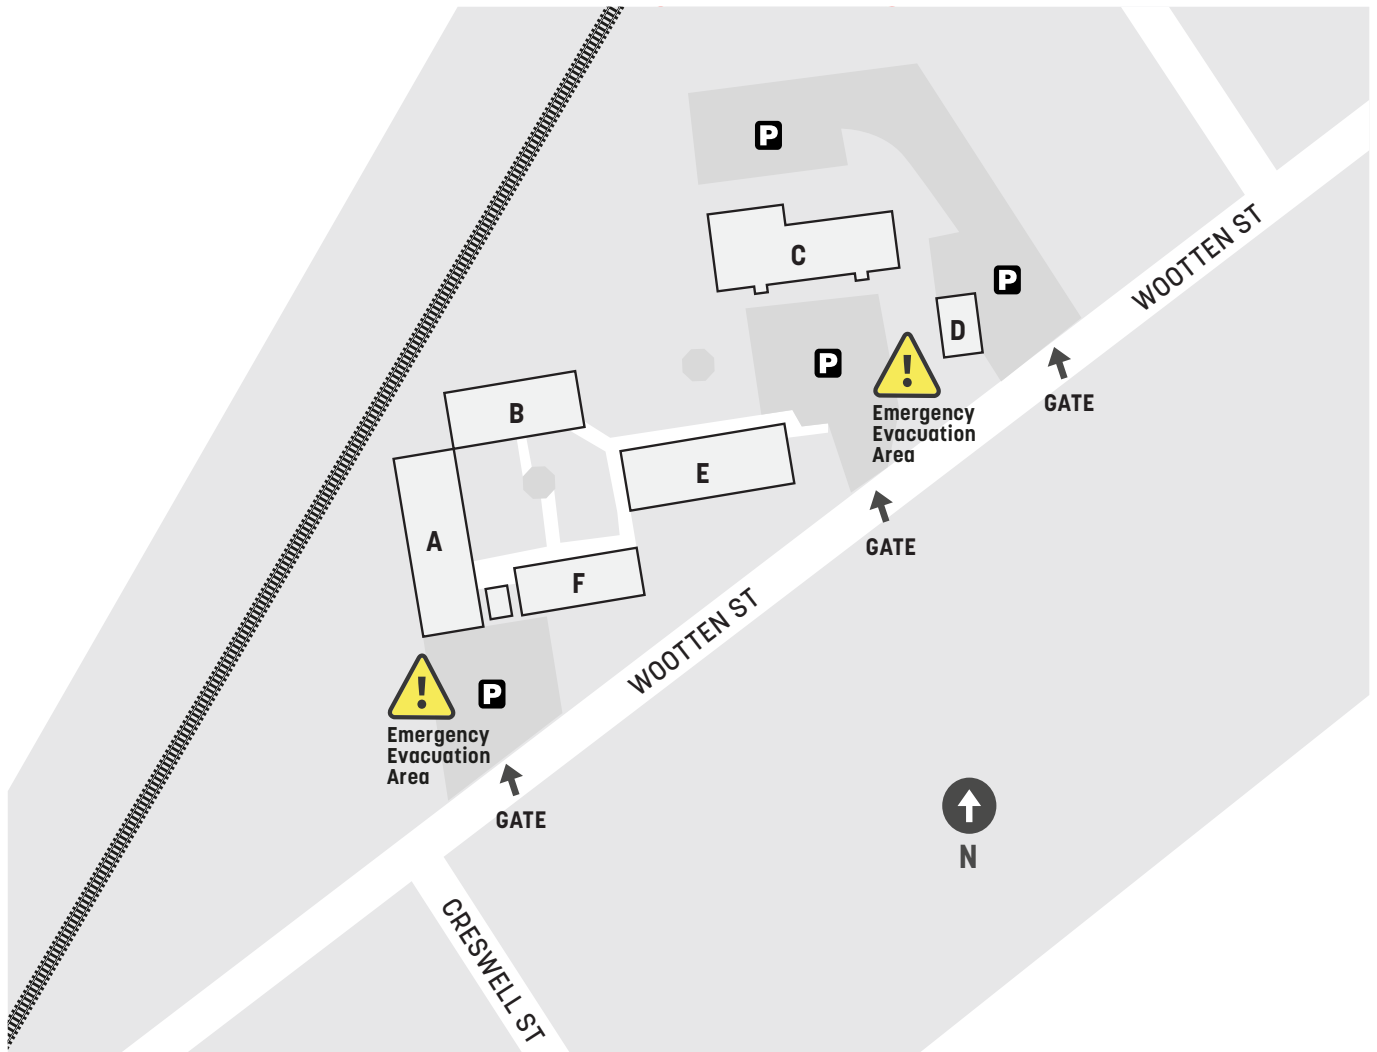

WEST WYALONG

SERVICES AND FACILITIES

- Computer Apps B
- Metal Fabrication and Welding C
- Student Amenities F
- Student Services A
- Toilets E

86 Wootten St
West Wyalong
2671

Parking is available at the above referenced map locations.