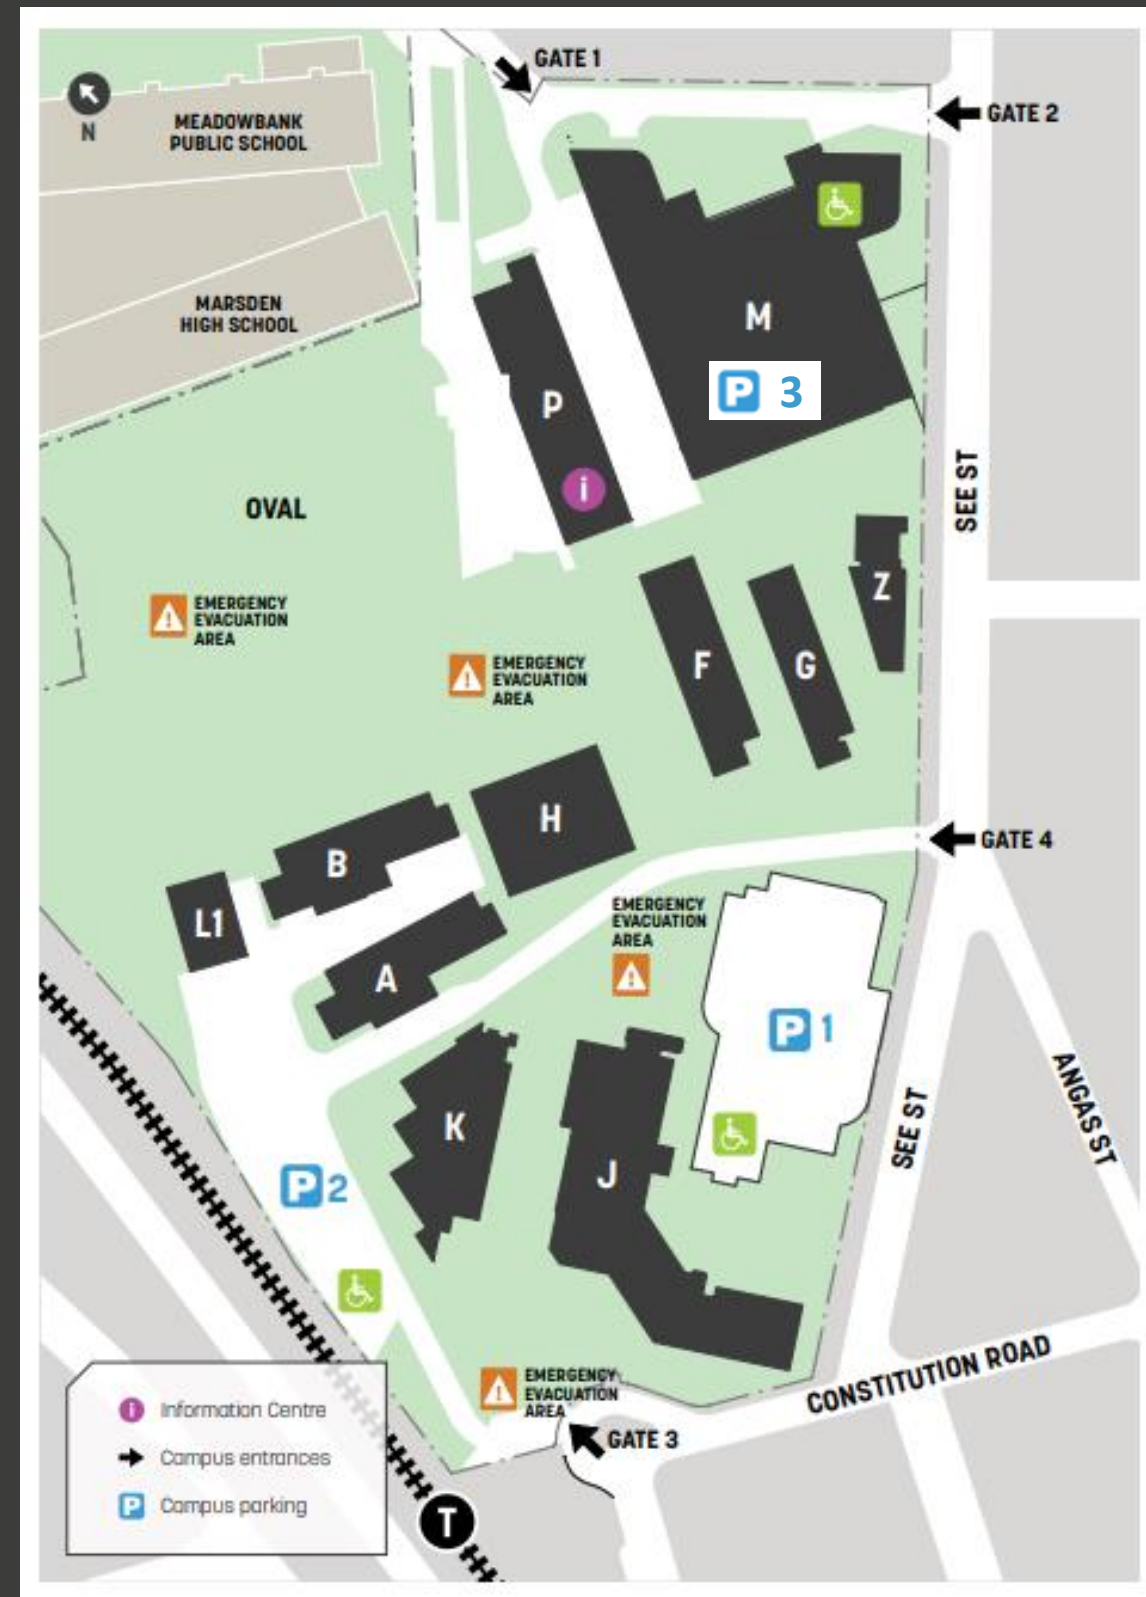

Do you drive to Meadowbank TAFE?

Here is the parking plan.

Three car parking areas are available as shown on the map.

P1 Multi-Storey Carpark accessed via Gate 4, See Street

- Car spaces are available to **students and staff** with entry enabled by using their access passes.
- All day parking is encouraged at P1

P2 At-grade Open Carpark accessed via Gate 4, See Street

- Car spaces are available for students and staff with no timed restrictions.

P3 in the Multi-Trades and Digital Technology Hub on Level 2 accessed via Gate 2, See Street

- Car spaces for **staff only** with two disabled car park spaces
- For short-term parking up to 2 hours

There are currently no fees for parking at Meadowbank TAFE.

TAFENSW

August 2022