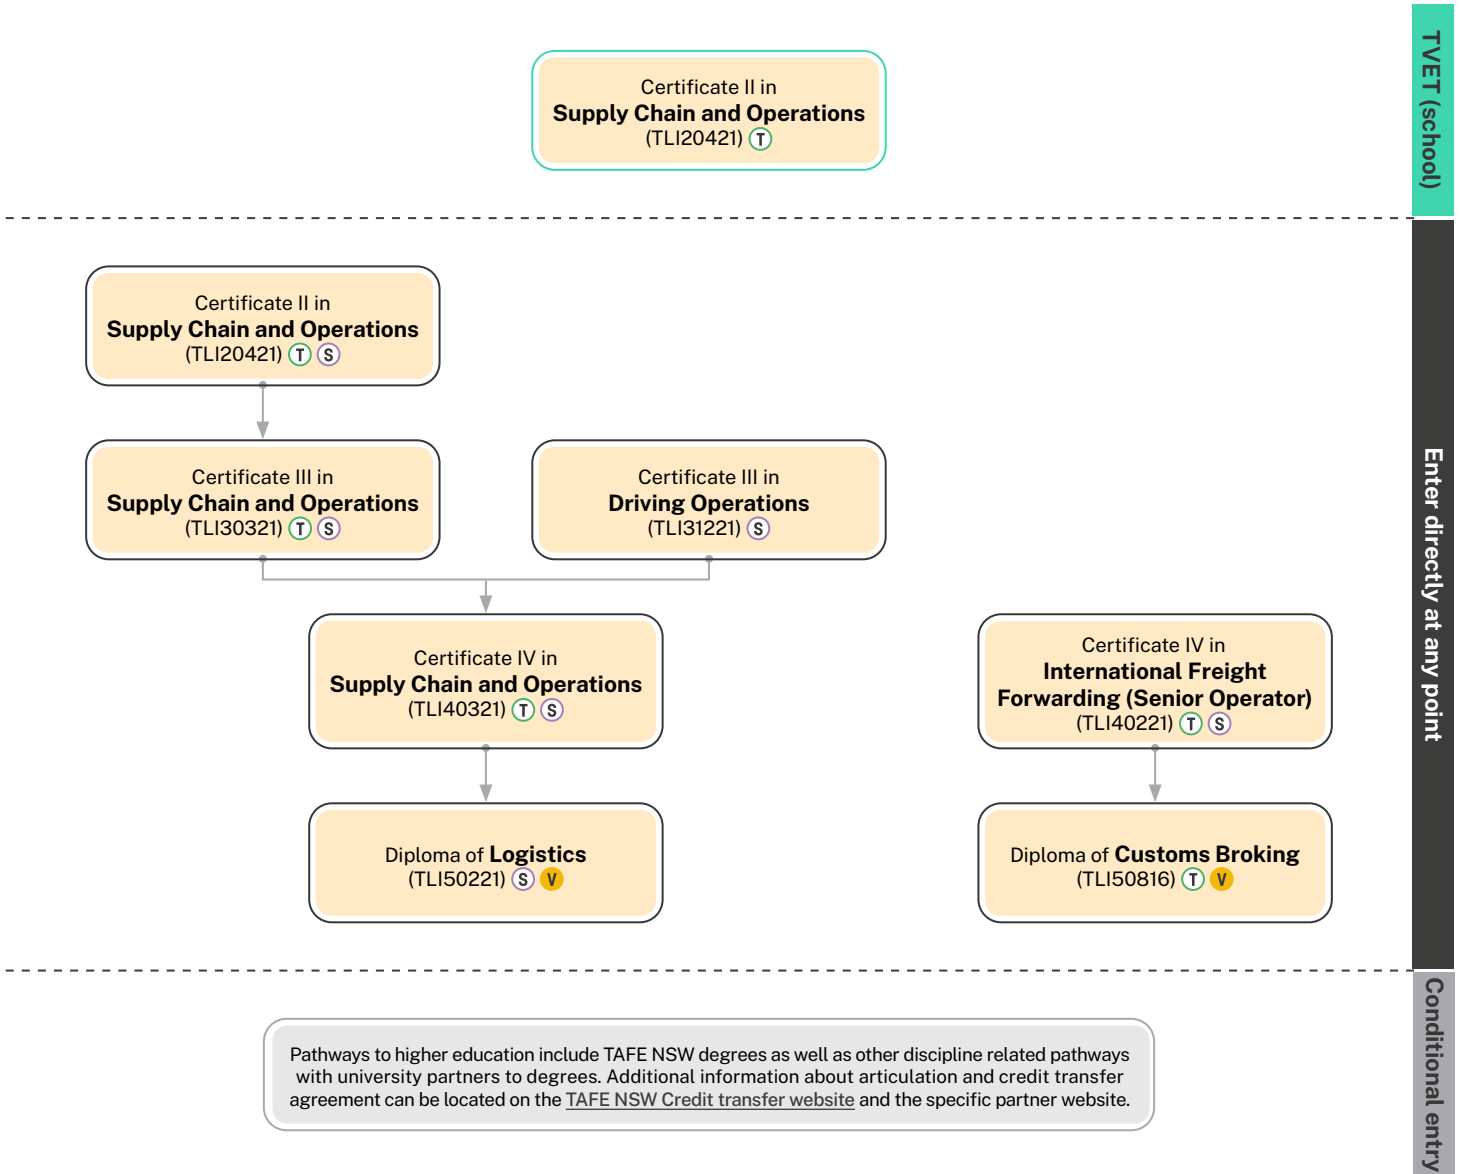

How you can grow your career

When you study with TAFE NSW, there are any number of courses that lead to an even greater number of career opportunities. However, before you can earn certain qualifications, you may have to complete some pre-requisite courses. Below are some examples of career progression pathways you could follow.

- T Traineeship and School Based Traineeship
- S Smart and Skilled
- V VET Student Loan Approved

For more information contact 131 601