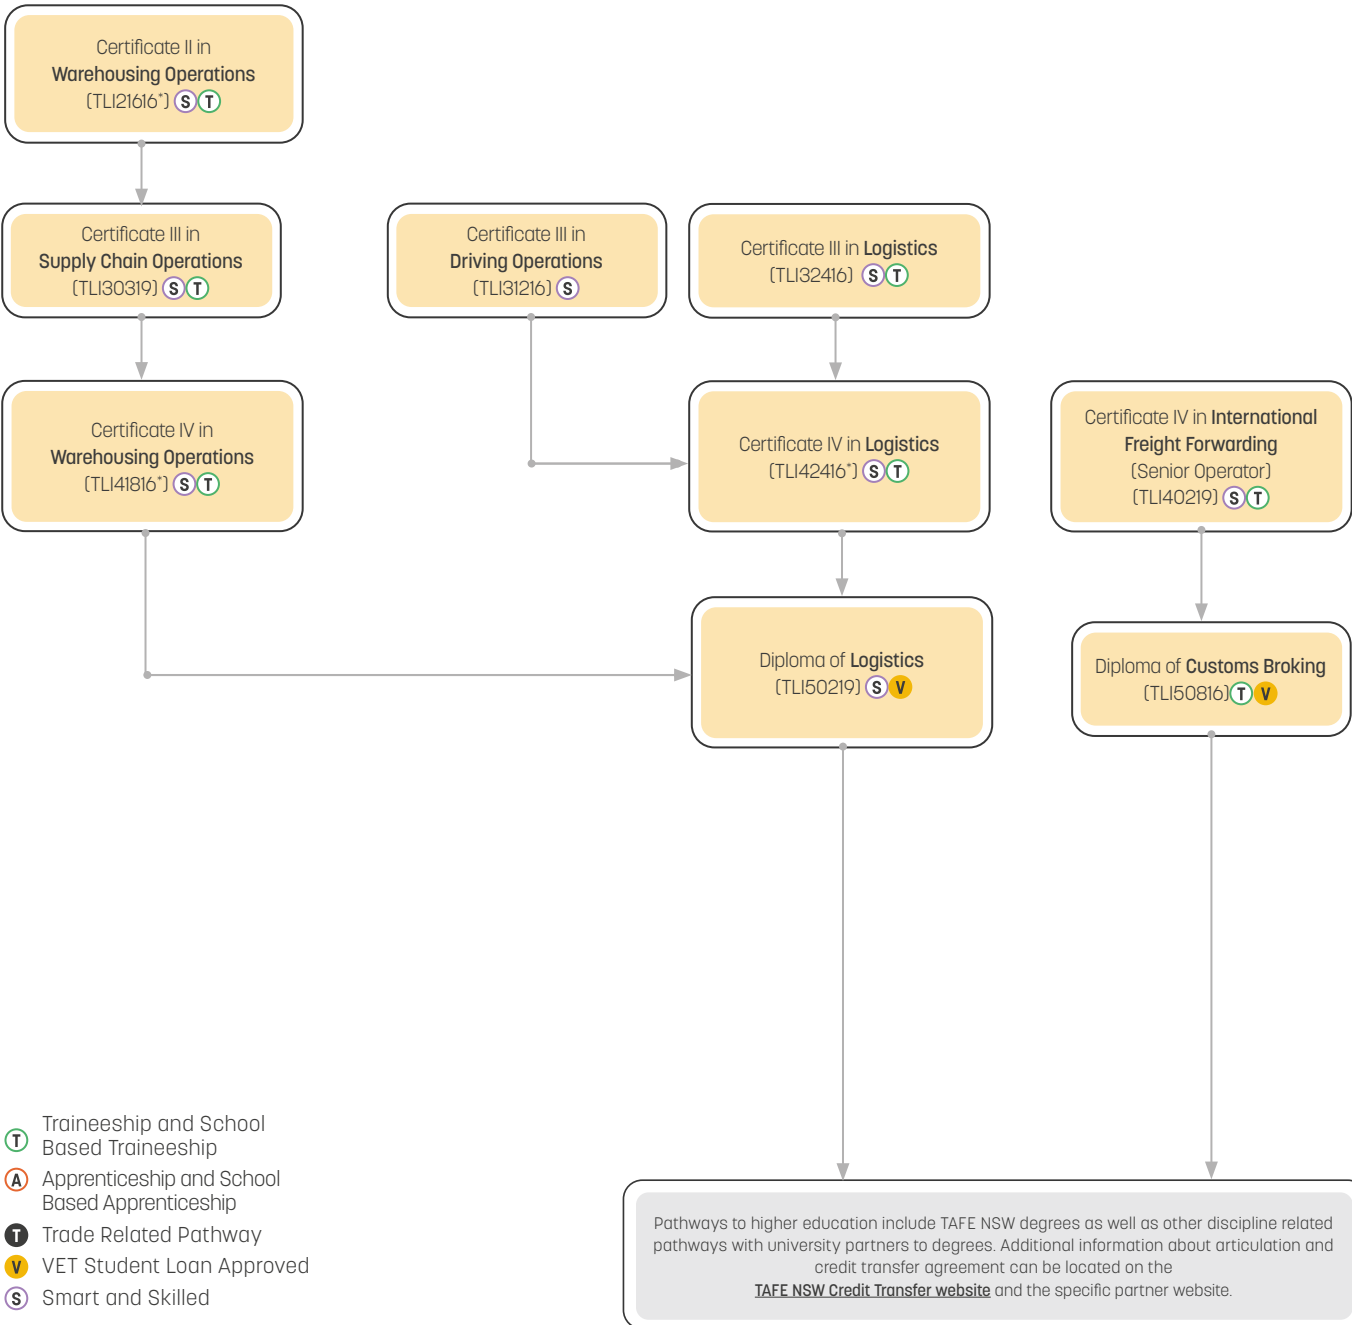

HOW YOU CAN GROW YOUR CAREER

When you study with TAFE NSW, there are any number of courses that lead to an even greater number of career opportunities. However, before you can earn certain qualifications, you may have to complete some pre-requisite courses. Below are some examples of career progression pathways you could follow.

- **T** Traineeship and School Based Traineeship
- **A** Apprenticeship and School Based Apprenticeship
- **T** Trade Related Pathway
- **V** VET Student Loan Approved
- **S** Smart and Skilled

Pathways to higher education include TAFE NSW degrees as well as other discipline related pathways with university partners to degrees. Additional information about articulation and credit transfer agreement can be located on the [TAFE NSW Credit Transfer website](#) and the specific partner website.

TVET (SCHOOL)

ENTER DIRECTLY AT ANY POINT

CONDITIONAL ENTRY

FOR MORE INFORMATION CONTACT 131 601

* This course is superseded. You can still enrol in this course, and you will be contacted if you need to transition into the next version when it is available.
Disclaimer: Please check to ensure that courses are currently being offered at your preferred TAFE NSW location. Course delivery and duration may also vary between TAFE NSW locations, so please confirm before enrolling. Fee free eligibility may apply. Correct at time of publication (June 2021). RTO 90003 | CRICOS 00591E | HEP PRV12049