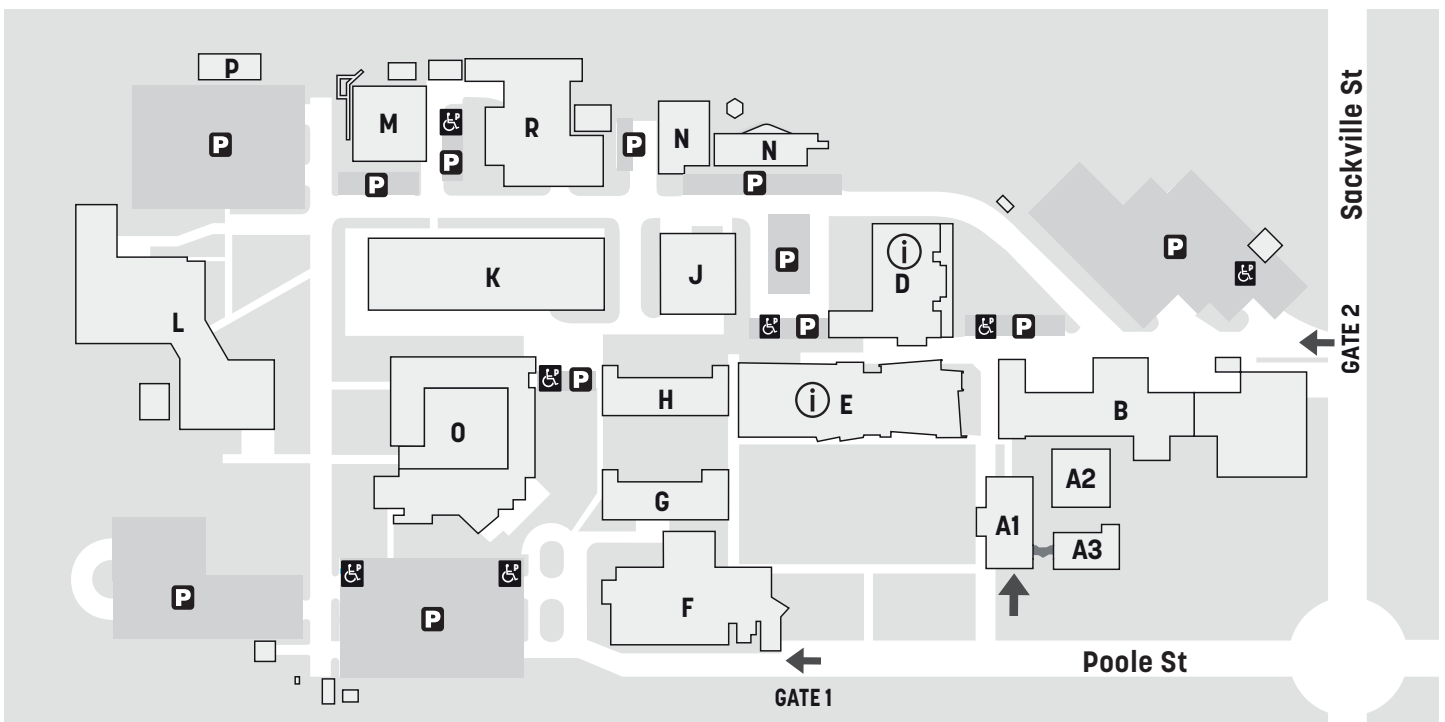

## CAMPUS GUIDE

Information Centre	College entrances	Student parking
--------------------	-------------------	-----------------

- A1 Tourism, Hospitality and Events
- A2 Rivers Restaurant
- A3 Hair and Beauty
- B Arts
- B Office Administration
- B Computer Room
- D Information Technology Networking Lab
- E Vocational Access/Foundation Studies
- E Fitting and Machining

### CONTACT US

131 601  
tafensw.edu.au

Poole Street  
Albury 2640

Parking is available at the above referenced map locations

Bus 907 alights near Gate 2 at the stop of Sackville St After Poole St

Albury Station is around 30 min walk from the campus