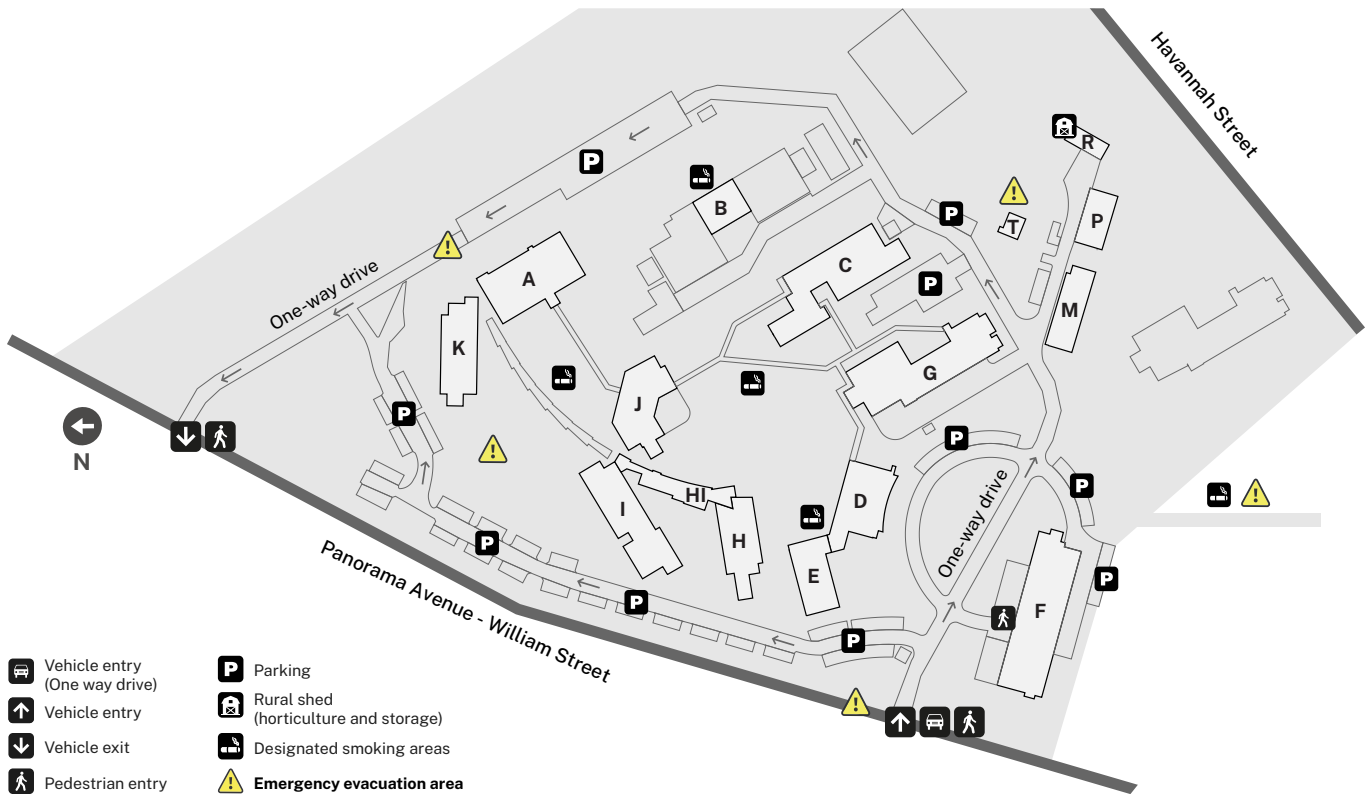

TAFE NSW Bathurst

Services and Facilities

- Campus Administration (Enquiries/Cashier) D
- Canteen J
- Computer Support Coordinator HI
- Disability Teaching Consultants J
- Facilities Maintenance Officer T
- Fleet Vehicles P
- Library and Student Hub H
- Practice Firm Room A
- Regional Aboriginal Coordinator J
- Restaurant G
- Tafe Service Coordinator G

Study Areas

- | | |
|--|---|
| ▪ Access Programs (ESOL) E | ▪ Floristry M |
| ▪ Air-conditioning and Refrigeration C | ▪ Hair and Beauty A |
| ▪ Animal Studies M | ▪ Health A |
| ▪ Arts, Screen and Media I | ▪ Horticulture M |
| ▪ Automotive F | ▪ Hospitality G |
| ▪ Bricklaying B | ▪ Information Technology I |
| ▪ Business A | ▪ Metal Fabrication / Welding G |
| ▪ Carpentry and Joinery B | ▪ Motorbikes F |
| ▪ Community Services K | ▪ Rural Shed R |
| ▪ Early Childhood Education K | ▪ Skills for Education and Employment Program (SEE) E |
| ▪ Electrical/Electronics C | ▪ Tertiary Preparation (TPC) E |
| ▪ Engineering / Welding G | ▪ Wall and Floor Tiling B |
| ▪ Foundation Skills E | ▪ Wool classing M |
| ▪ Fitness K | |

Published in November 2022

372 Panorama Avenue
Bathurst NSW 2795

P Parking is available at the above referenced map locations. Please note, the roads around the Bathurst campus are one-way only.

For transportation options or timetable information, please call 131 500 or visit transportnsw.info