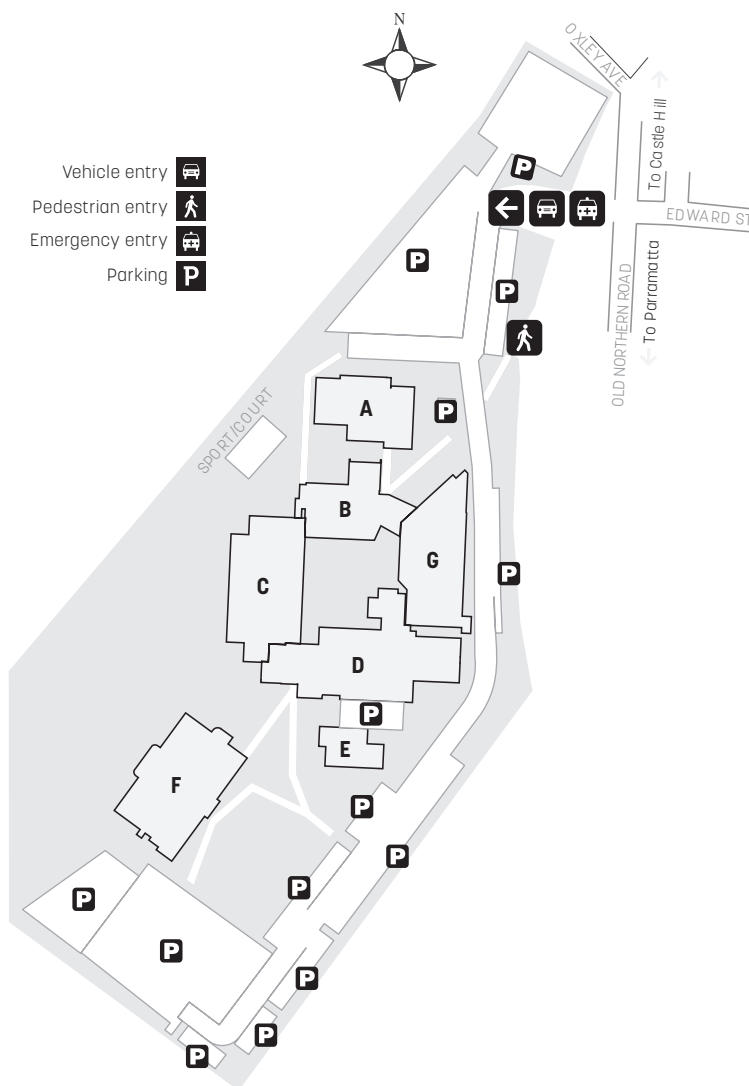

BAULKHAM HILLS

CAMPUS GUIDE

A BLOCK

- Aboriginal Engagement & Support Officer
- Cafeteria
- Counselling Unit
- Disabilities Support Unit
- Facilities/Maintenance
- Learner Lounge
- Student Amenities
- TAFE Services Coordinator & Manager

B BLOCK

- Badanami Gnorang Room
- Customer Service Centre
- Tourism & Experience Skills Team

C BLOCK

- Accounting & Financial Services
- Business & Administration Services
- Business Services & Management
- Integrated Learning Hub
- Retail

D BLOCK

- 21fiftythree Training Restaurant
- Computer Support Officer
- Federation University
- Hospitality
- Learner Lounge
- Locker Room

E BLOCK

- Facilities/Maintenance
- Store/Deliveries

F BLOCK

- Adult Migrant English Programs (AMEP)
- General Education
- Learner Lounge
- Student Amenities