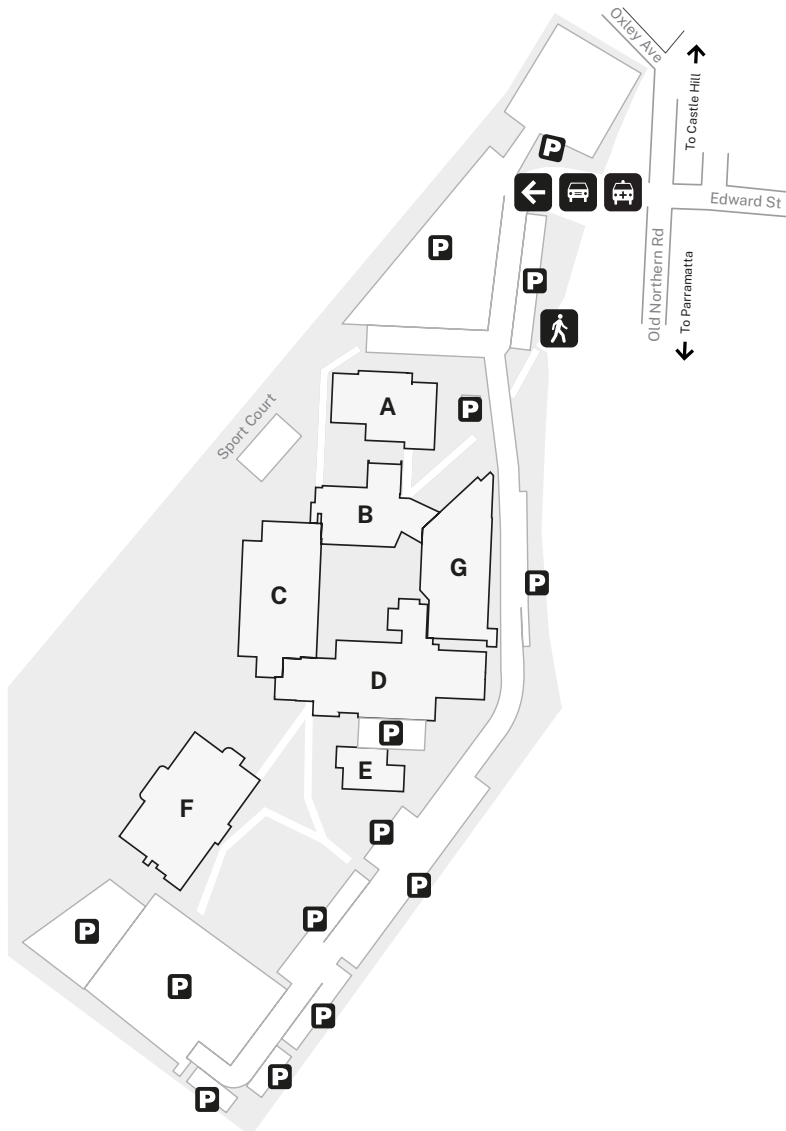

Baulkham Hills

Services and facilities

- 21 fiftythree Training Restaurant D
- Badanami Gnorang Room B
- Cafeteria A
- Computer Labs C, D
- Counselling Unit A
- Customer Service Centre B
- Disabilities Support Unit A
- Facilities A
- First Aid Room A
- Integrated Learning Hub C
- Learner Lounge A, D, F
- Learning Resource Centre G
- Library G
- Locker Room D
- Student Amenities A, F
- Store/Deliveries E
- TAFE Services Coordinator A

Course areas

- Adult Migrant English Programs (AMEP) F
- Business and Administration Services C
- Business Services and Management C
- English for Speakers of Other Languages (ESOL) F
- General Education F
- Hospitality D
- Tourism and Experience Skills Team B