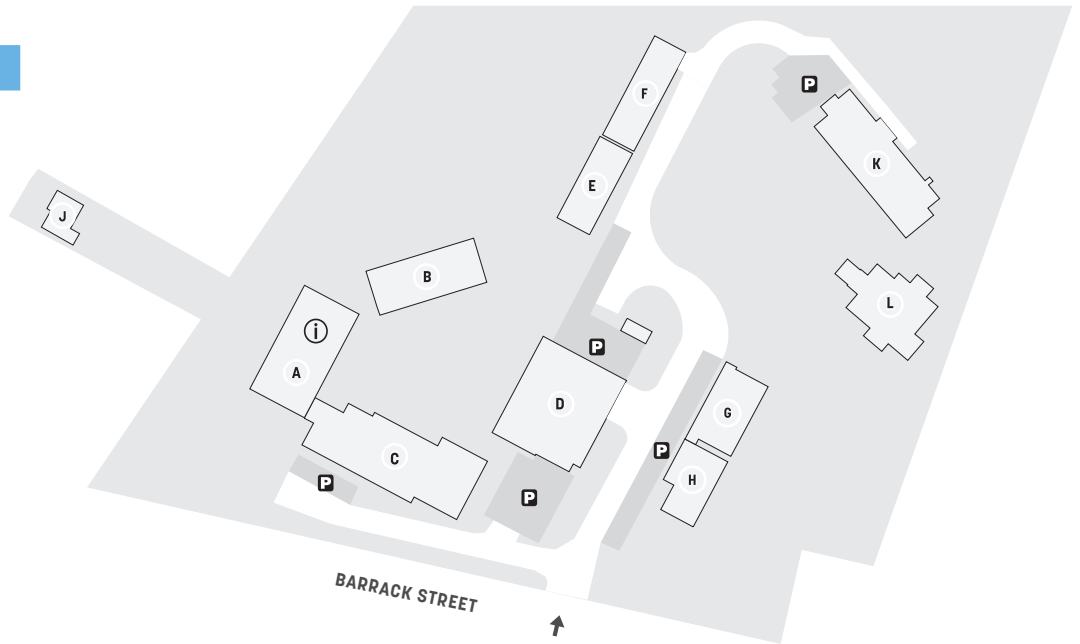

BEGA

CAMPUS GUIDE

SERVICES & FACILITIES

- Customer Service Centre
- Cafeteria
- Counsellor
- Library
- Restaurant "The Barracks"

STUDY AREAS AT BEGA

COURSE AREA

BUSINESS SERVICES & INFORMATION TECHNOLOGY

- Business Administration
- Information Technology

BUILDING LEVEL

C	Ground
C	Ground
D	Ground
E	Ground
E	Ground
E	Ground
E	Ground
L	Ground
L	Ground
L	Ground

COURSE AREA

HAIRDRESSING

- Hairdressing

HUMAN & HEALTH SERVICES

- Community Services
- Health & Aged Care
- Early Childhood Education & Care

Barrack St,
Bega 2550

Parking is available at the above referenced map locations.

There is a Bus Stop at Newtown Road, in front of Block J of the campus.