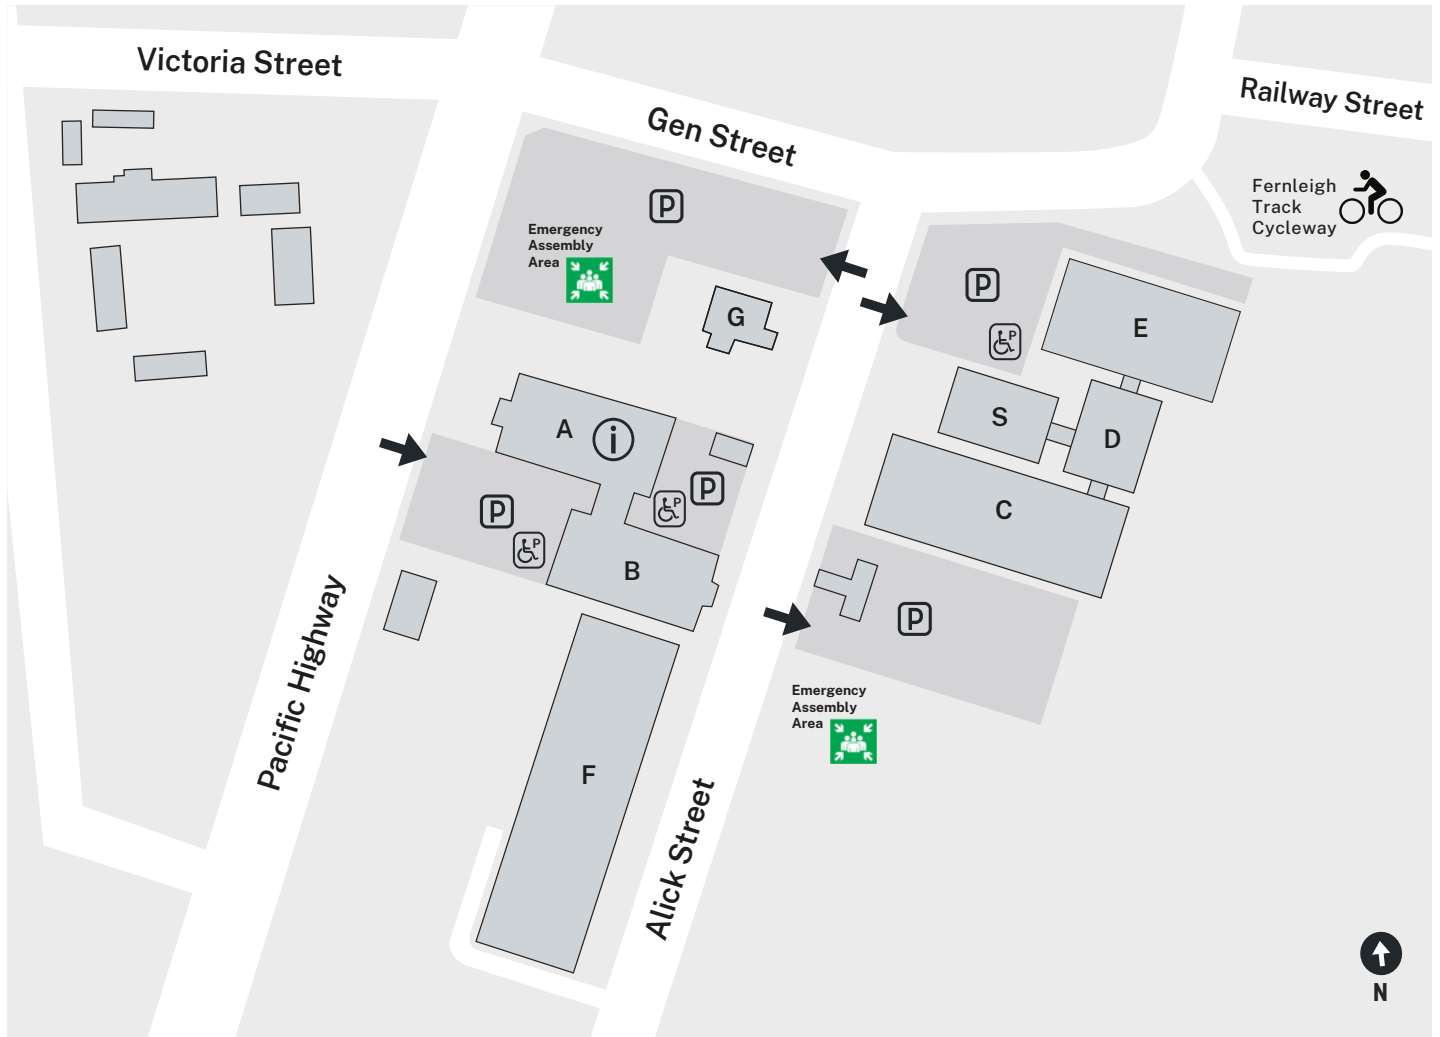

Location guide – Belmont

Services & Facilities

- Canteen S
- Counselling & Career Development Services E
- Library E
- Student Services A, Level 1

Course areas

- Building/Carpentry B, Ground Floor
- Building/Carpentry Workshop F
- Business Services A, Level 2
- Career Pathways, Aboriginal Languages and Employability Skills (CPALES) E
- Community Services B, Level 2
- Electrotechnology B, Level 1
- Metal Fabrication & Welding C

 Information Centre
  Campus entrance
  Parking
  Disability Parking

 Pacific Hwy Belmont 2280
  Parking is available on grounds

 For transportation options or timetable information, please call 131 500 or visit transportnsw.info