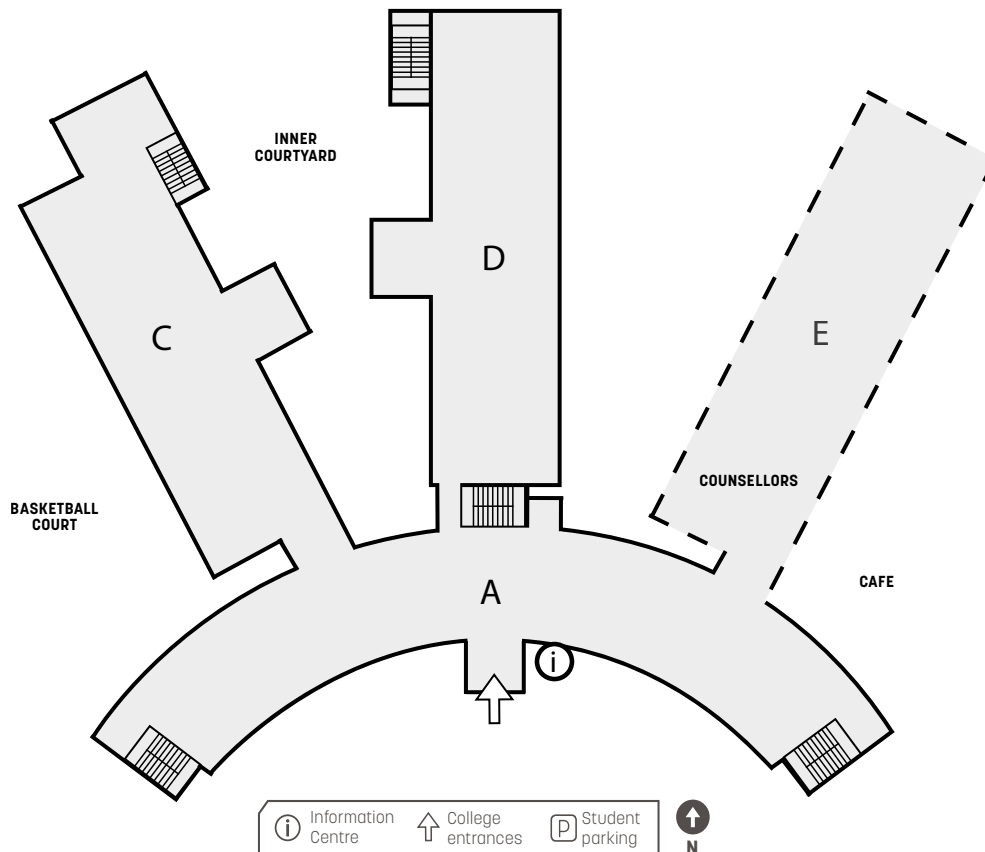

# BRADFIELD

**SERVICES + FACILITIES**

- Student Services - infoPoint A
- Student Lounge A, Ground Floor
- Learning Centre A, Ground Floor

**SPECIALIST CENTRES**

- Photography Studio D, Level 1

 Building A  
213 Pacific Hwy  
St Leonards  
NSW 2065