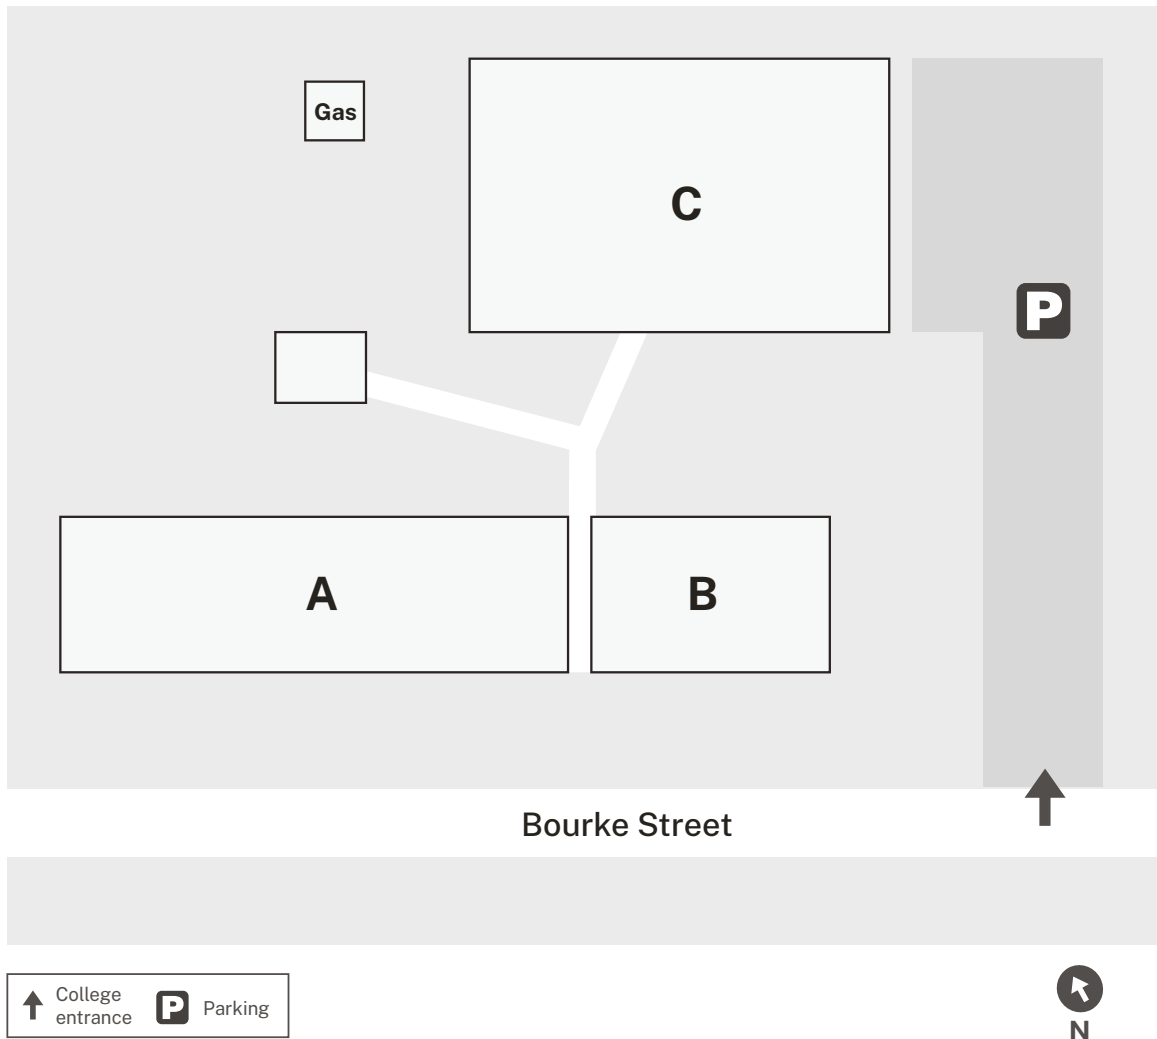

Brewarrina

Services & Facilities

- Administration Office A
- Connected Learning B
- Classroom B
- General Purpose Shed C

Published in January 2023

 Bourke Street
Brewarrina NSW 2839

 For timetable information,
please call 131 500 or visit transportnsw.info