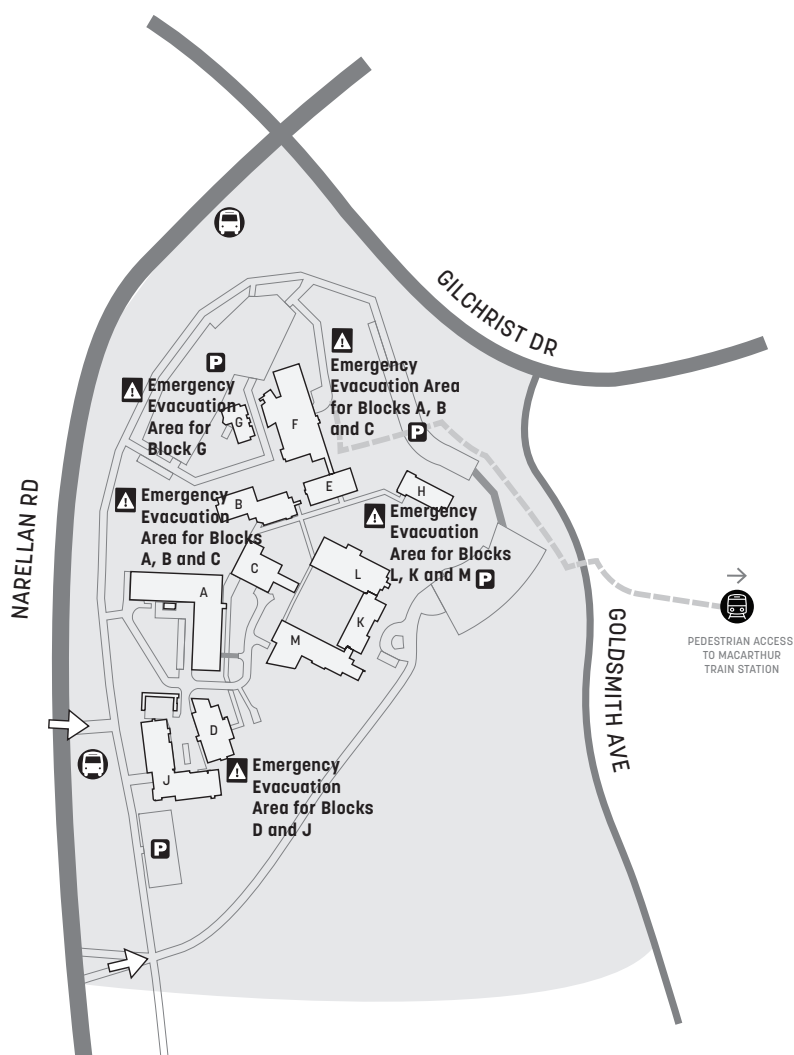

CAMPBELLTOWN

CAMPUS GUIDE

BUILDING A

- Automotive
- Campus Services: Security Office
- Fitting and Machining
- Information and Communication Technology
- Metal Fabrication and Welding

BUILDING B

- Accounting
- Business Administration
- Early Childhood Education and Care
- Manager, Customer Service and Support

BUILDING C

- Campus Facilities Office
- Canteen

BUILDING D

- Animal Care

BUILDING F

- Chemical Technology
- Commercial Cookery
- The Restaurant
- Tourism and Hospitality

BUILDING G

- Early Childhood Education and Care Training Facility

Macarthur Station
is a 10 minute walk
from college

TAFE NSW