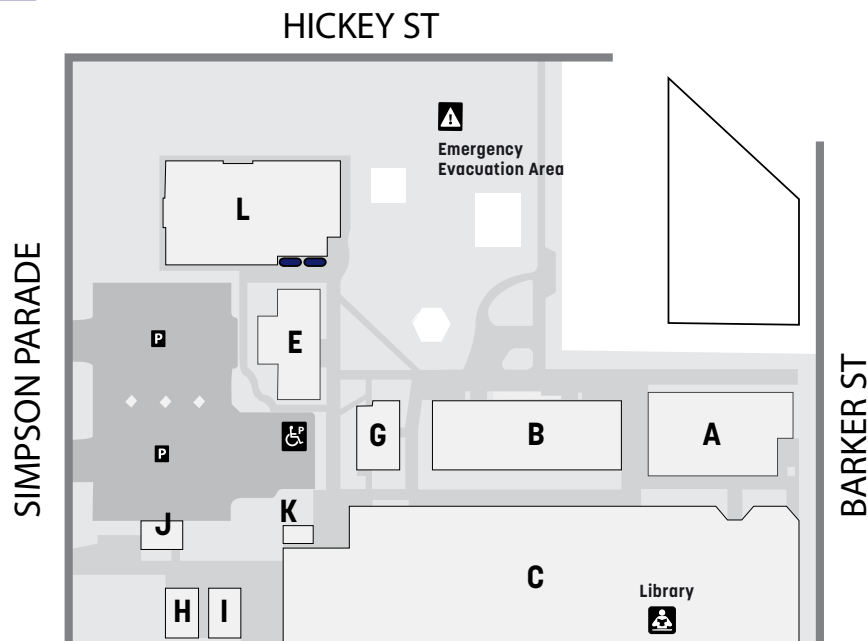

CASINO

CAMPUS GUIDE

BUILDING A

- Staff Offices
- Fashion - Learning Space
- VC room
- Counsellor

BUILDING B

- Staff Offices

BUILDING C

- Student Central - Customer Service
- Library
- General Learning Space
- Cabinet Making
- Metal Fabrication
- Student Common Room

BUILDING E

- Hospitality
- Early Childhood and Education

BUILDING G

- Female Toilets
- Male Toilets

BUILDING H

- Storage Shed

BUILDING I

- Storage Shed