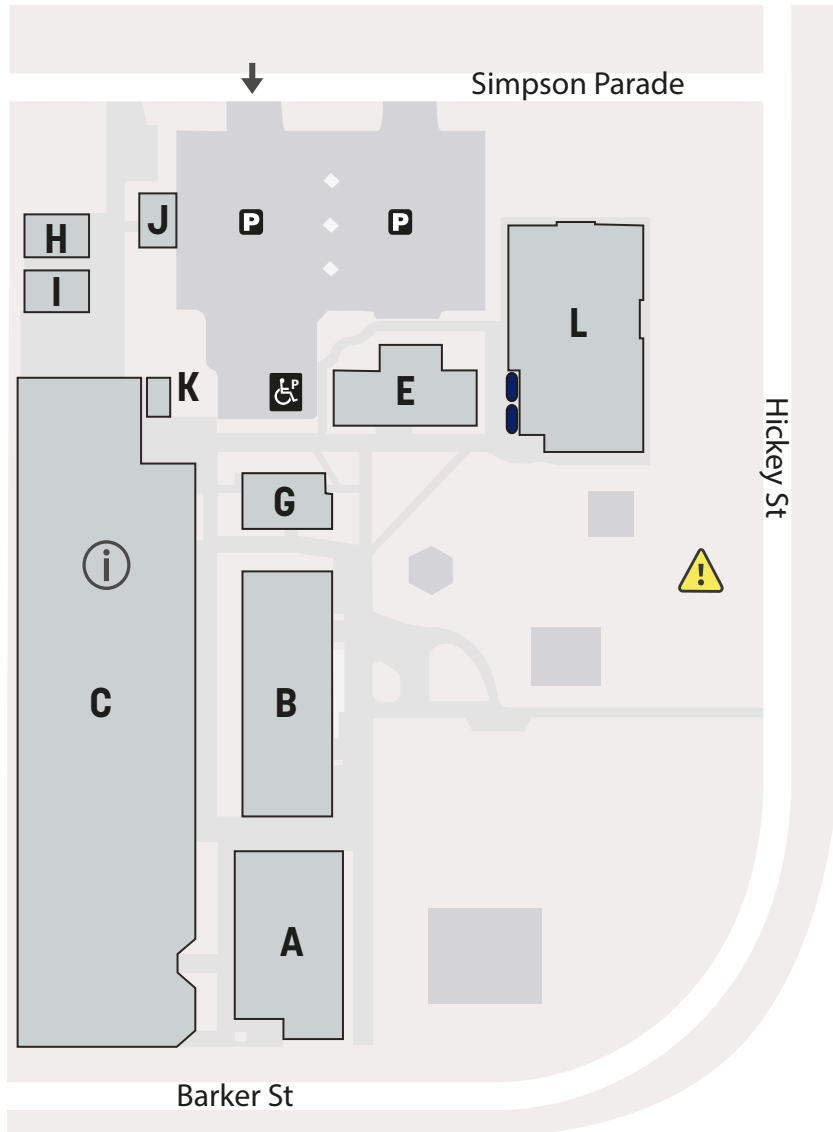

Location guide – Casino

Services and Facilities

- Computer Lab L
- Counsellor A
- Customer Service Centre C
- Employment, Education & Support L
- General Learning Space C
- Library C
- Staff Offices A,B
- Storage Shed H,I
- Store J,K
- Student Common Room C
- VC room A

Course areas

- Art Studio A, B
- Business Administration L
- Cabinet Making C
- Community Services L
- Early Childhood and Education E
- Fashion - Learning Space A
- Hospitality E
- Metal Fabrication C
- Retail & Warehousing L

 Information Centre
  College entrances
  Student parking
  Emergency evacuation assembly area

N

 144 Barker Street
Casino NSW
2470

 Parking is available at the above referenced map locations

 For transportation options or timetable information, please call 131 500 or visit transportnsw.info