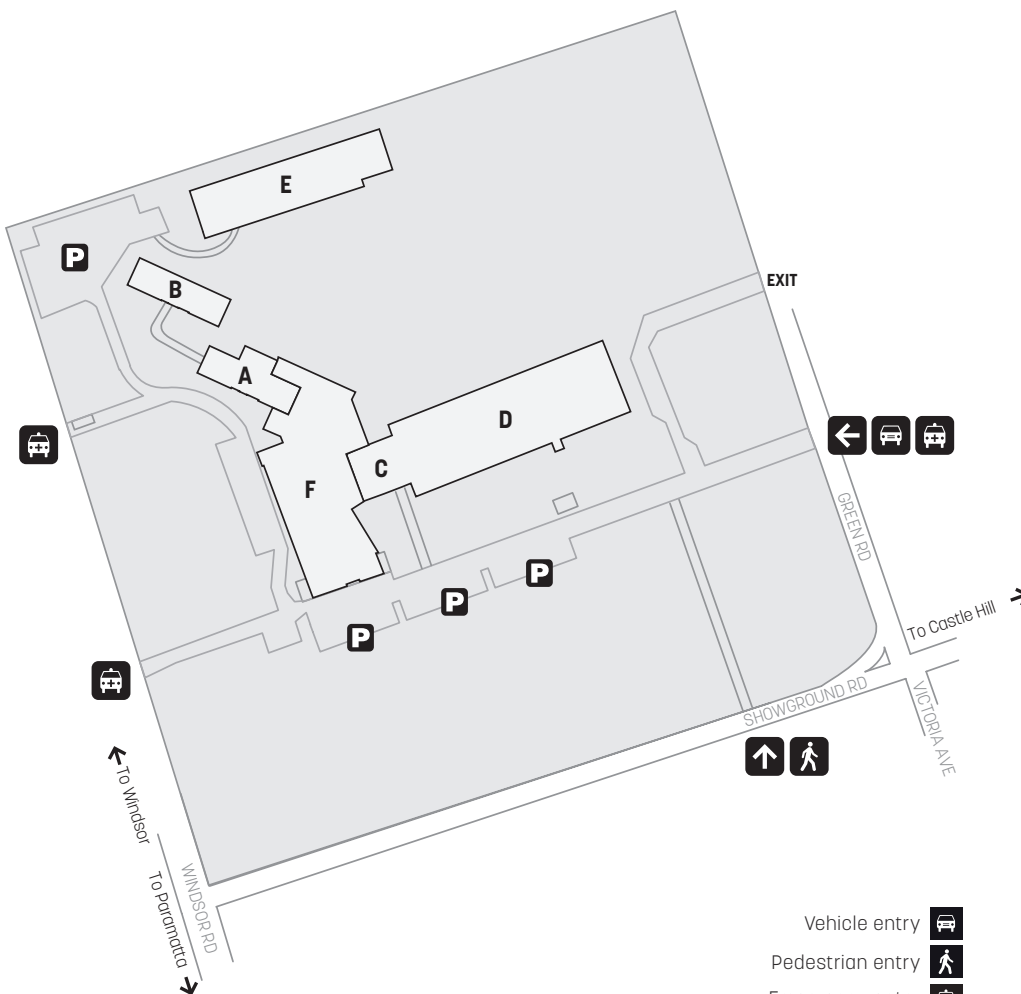

CASTLE HILL

CAMPUS GUIDE

A BLOCK

- Computer Lab
- Learner Lounge
- Student Amenities
- TAFE Digital

B BLOCK

- Community Services
- Computer Support Officer
- First Aid Room
- Library
- Staff Amenities

C BLOCK

- Carpentry
- People & Safety

D BLOCK

- Carpentry
- Student Amenities

E BLOCK

- Building
- Health Services & Nursing

F BLOCK

- Customer Service Centre
- Melaleuca Room

- Vehicle entry
- Pedestrian entry
- Emergency entry
- Parking