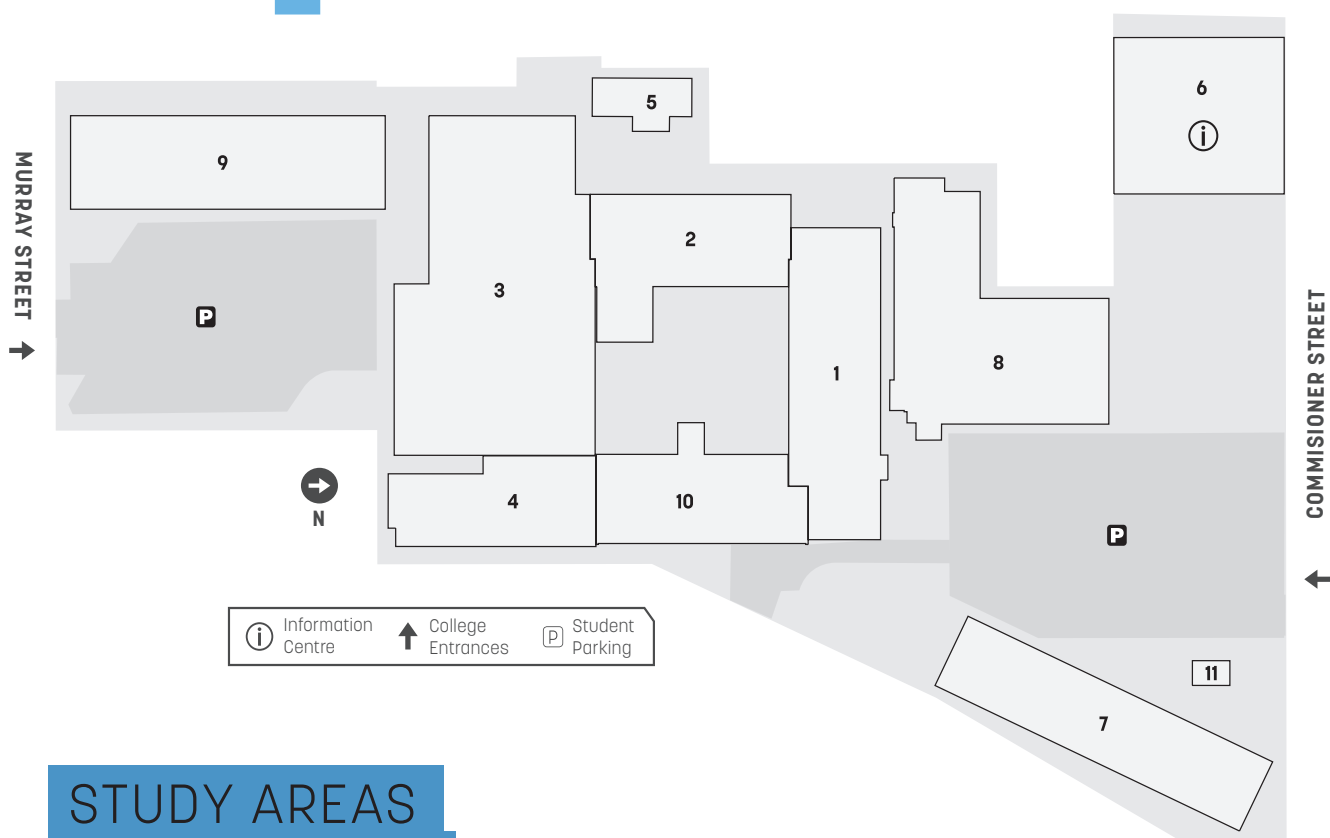

COOMA

CAMPUS GUIDE

STUDY AREAS AT COOMA

COURSE AREA

- Business and Information Technology
- General Education
- Human Services, Tourism & Hospitality
- Automotive & Welding
- Building & Construction
- Rural Studies

Parking is available at the above referenced map locations.

There is a bus stop on Bombala St which is a 5-min walk from the campus.