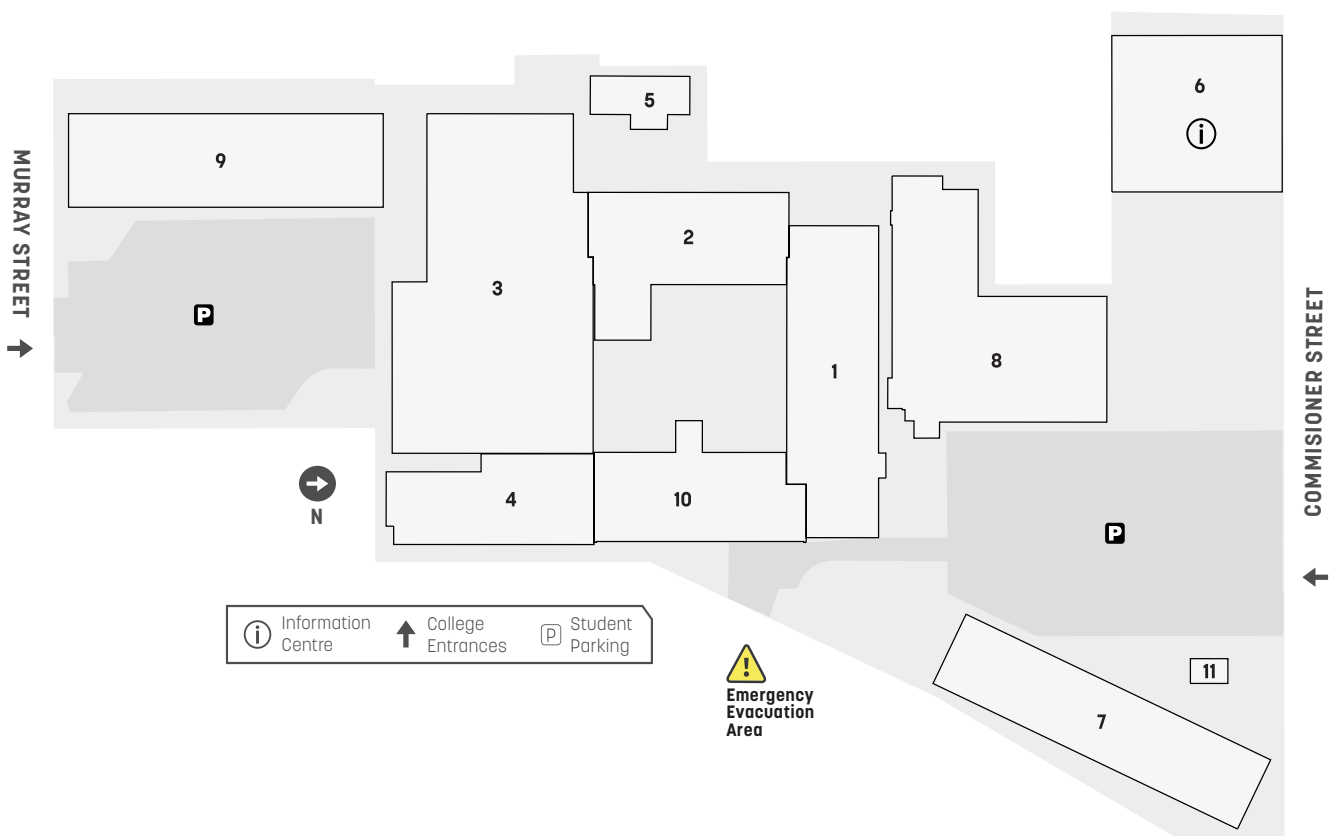

COOMA

COURSE AREA

- Business and Information Technology
- General Education
- Human Services, Tourism & Hospitality
- Automotive & Welding
- Building & Construction
- Rural Studies

BUILDING LEVEL

2	1
10	1
8	G
3	G
9	G
4	G

SERVICES & FACILITIES

- Counselling
- Library
- Canteen
- Customer Service
- Learning and Resource Centre

66 Commissioner St
Cooma 2630

Parking is available at the above referenced map locations.

There is a bus stop on Bombala St which is a 5-min walk from the campus. For timetable information, please call 131 500 or visit transportnsw.info.