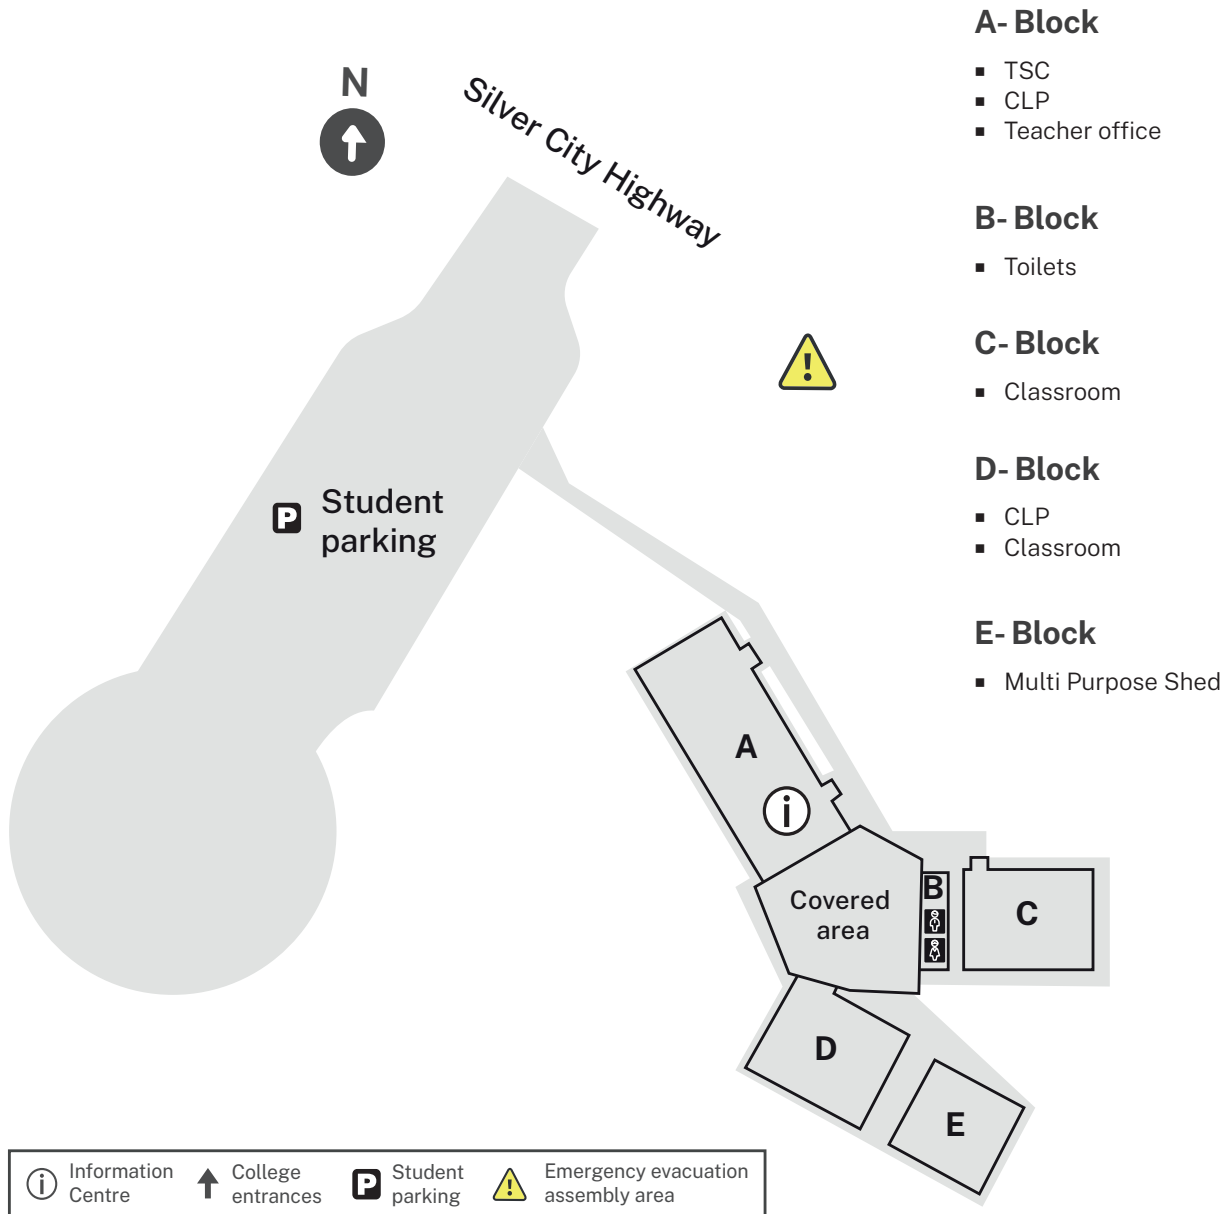

# Coomealla

Published in June 2022

1553 Silver City Hwy,  
Dareton NSW 2717