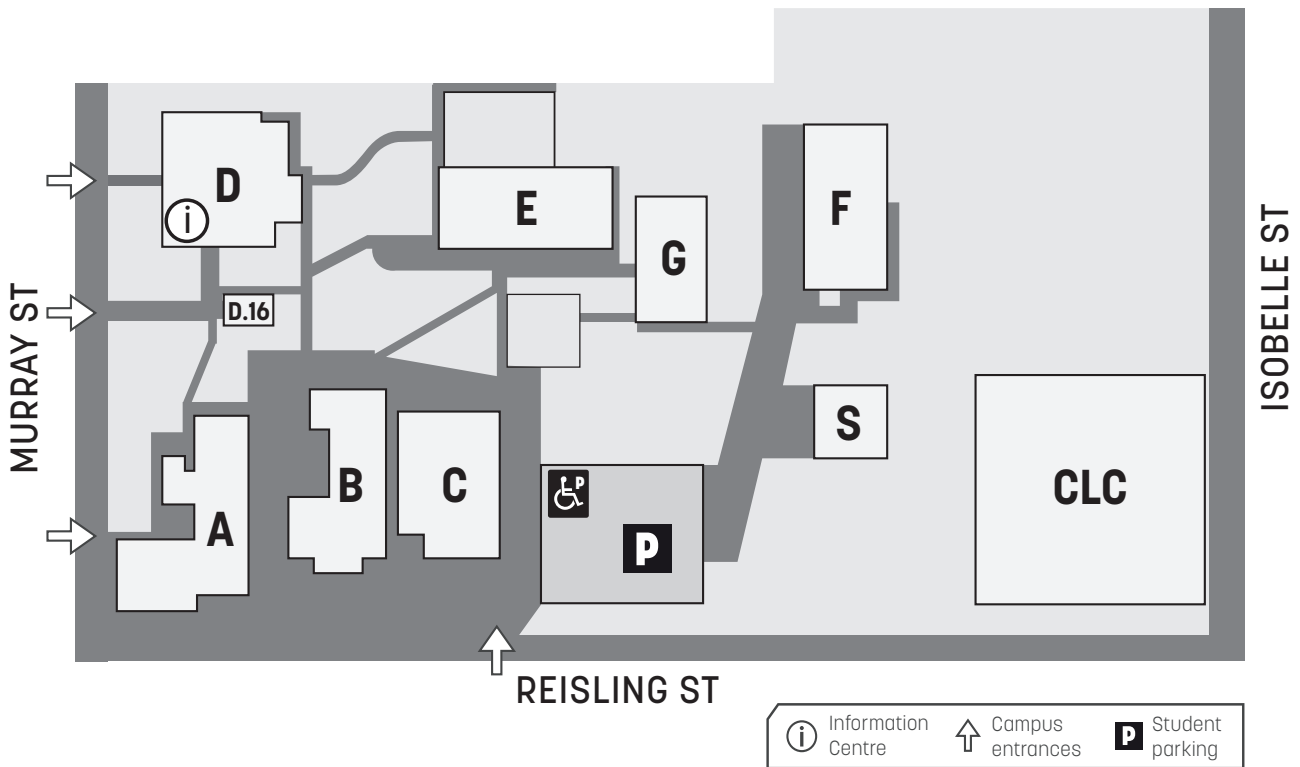

## CAMPUS GUIDE

### SERVICES AND FACILITIES

- Administration D
- Aged Care E
- Arts and Media A
- Computer Room B
- Kitchen C
- Toilets G
- VC Room/Distance Learning C