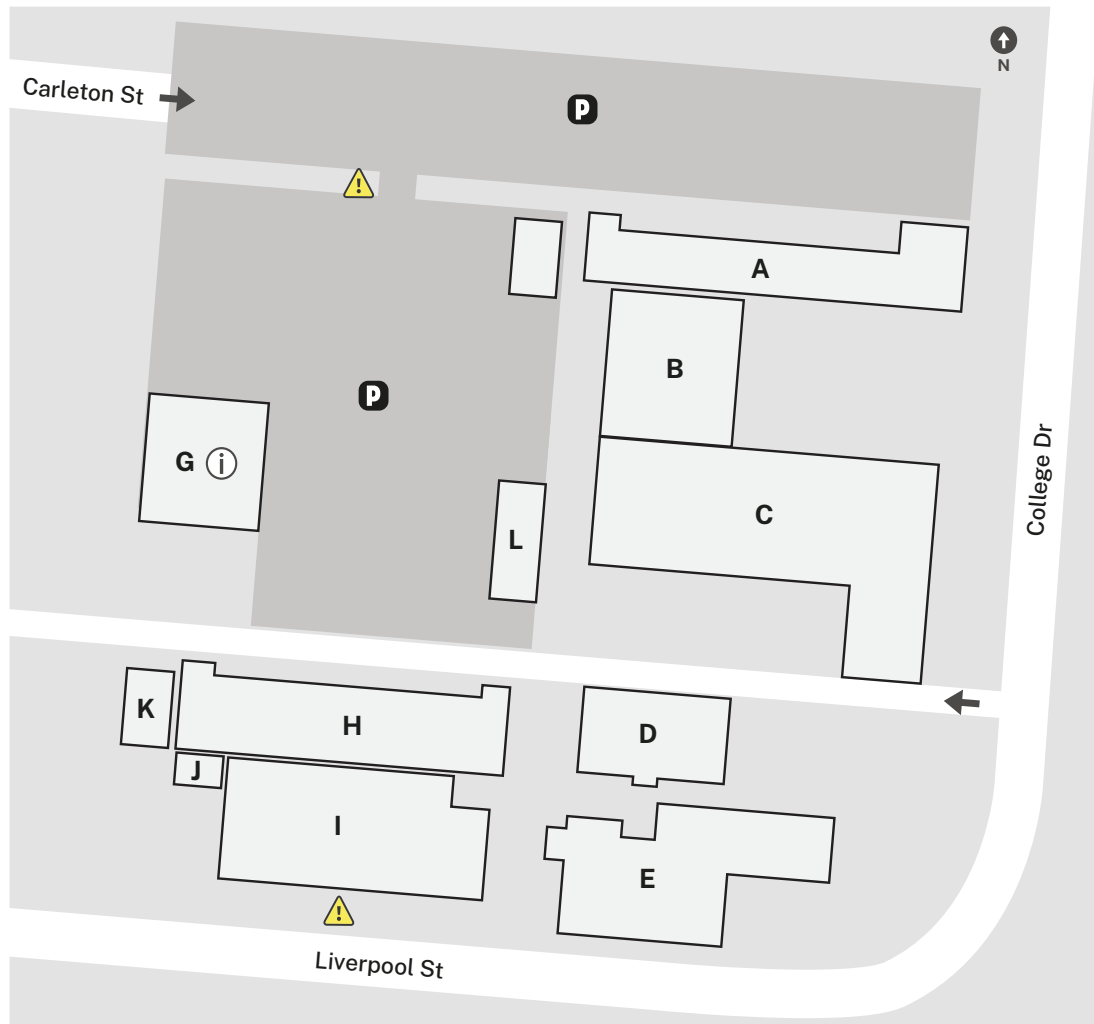

Cowra

Services & Facilities

▪ Administration	G	▪ Canteen	H	▪ Library	A
▪ Aged Care	D	▪ Child Services	D	▪ Metal Fabrication & Welding	C
▪ AMEP	C	▪ Connected Learning Point	B, C	▪ The Knoll Restaurant	E
▪ Animal Studies TVET	C	▪ Construction	I	▪ Tourism & Hospitality	E
▪ Automotive TVET	C	▪ Counsellor	A	▪ Wool classing	D
▪ Business Services	A				

Published in February 2023

27-33 Carleton St
Cowra NSW 2794

P Parking is available at the above referenced map locations