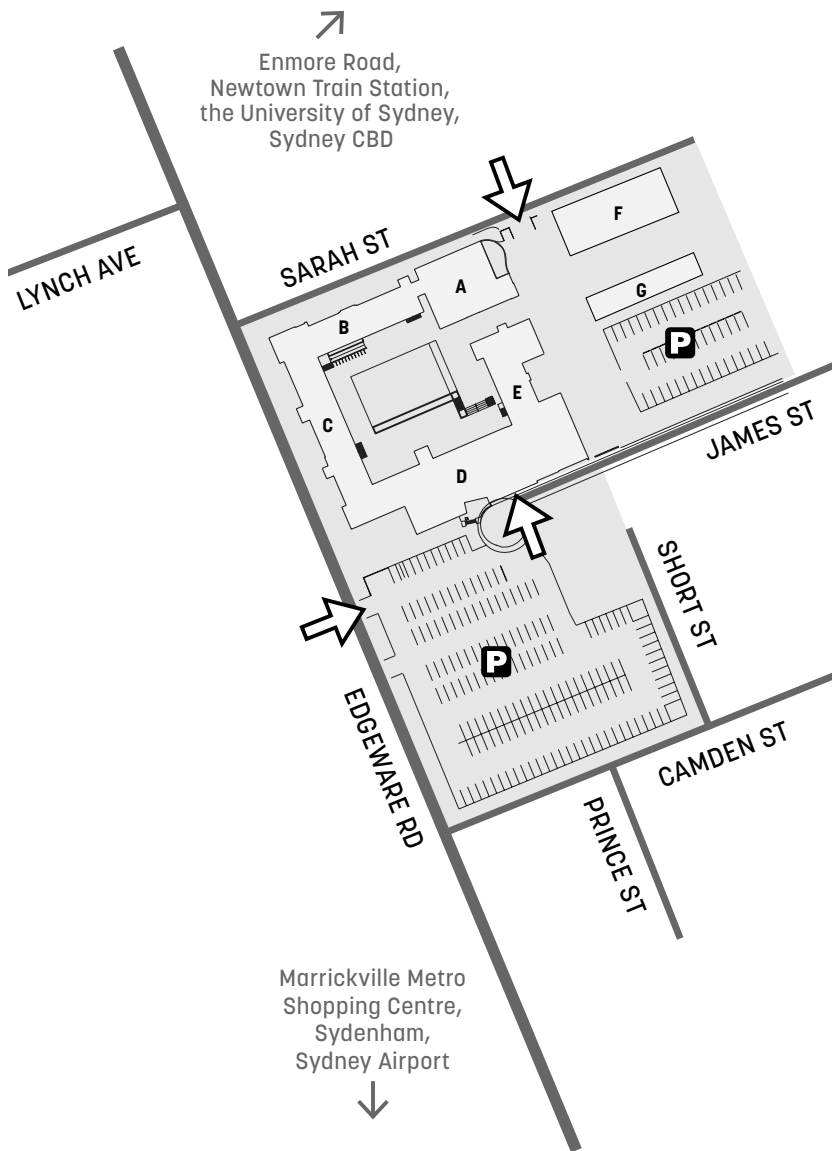

DESIGN CENTRE ENMORE

SERVICES AND FACILITIES

- Accessible Toilets E, Level 2
- Art Shop E, Ground Floor
- Campus Manager D, Ground Floor
- Canteen E, Ground Floor
- Computer Room E, Level 1, Level 2
- Counsellor B, Level 1
- Customer Service Centre D, Ground Floor
- Disabilities Teacher Consultants D, Ground Floor
- Executive Unit A, Ground Floor
- Exhibition Space D, Ground Floor; G
- First Aid Room A, Ground Floor
- Library A, Level 2
- Outdoor Learning Space G
- Prayer Room G
- Security D, Ground Floor
- Student Association D, Ground Floor
- Student Association Lounge E, Ground Floor
- Studios B, C and E, Level 2; G
- TAFE Services Coordinator A, Ground Floor
- TAFE Services Manager B, Level 1

COURSE AREAS

- 3D Art and Animation A, Level 1
- Entertainment Design and Illustration F, G
- Film Studio and Workshop F
- Graphic Design D, Level 2
- Industrial Design D, Level 1
- Interior Design C, Level 1
- Jewellery, Object Design and Manufacture D, Level 1
- Life Drawing Room E, Level 2

110 Edgeware Road
Enmore 2042

Ample car parking is available in the main car park (enter Edgeware Rd).

426, 428, M30
Enmore Road is a 5-minute walk from campus.

Newtown Station is a 15-minute walk from campus.