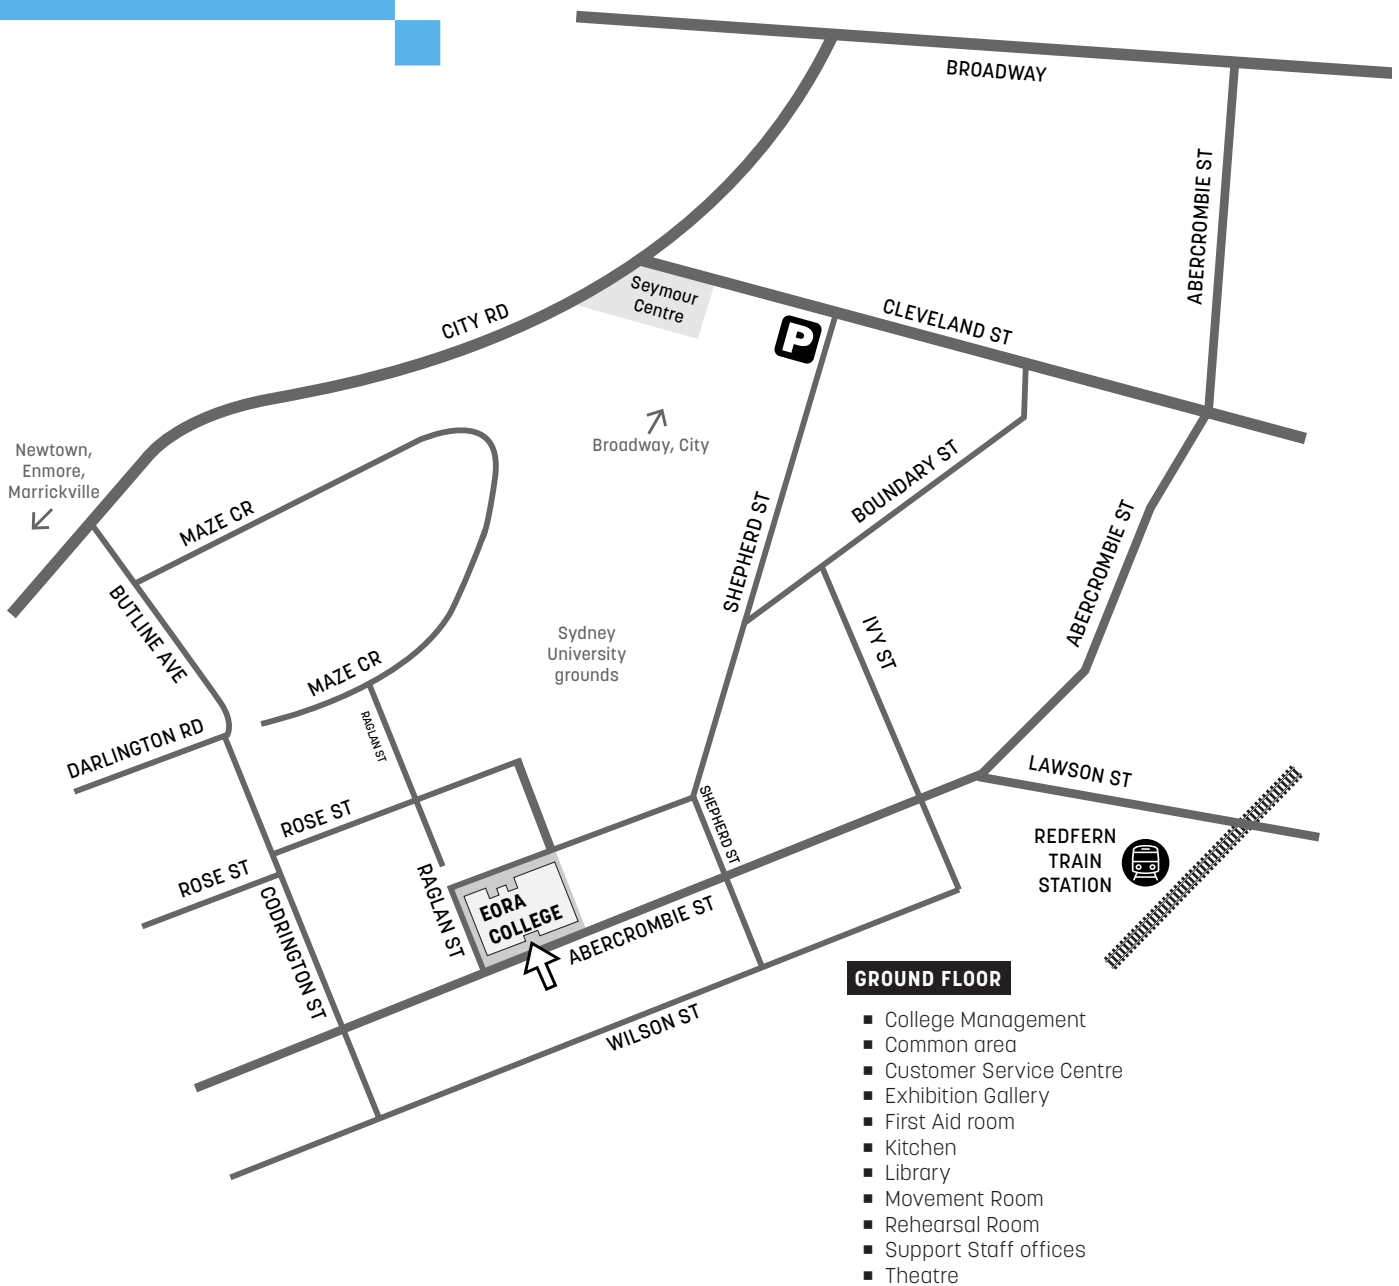

EORA

CAMPUS GUIDE

Visit www.tafensw.edu.au
 Phone 131 601
 Connect     

333 Abercrombie St
 Chippendale 2008

No parking on grounds.
 Limited off-street parking.
 Parking Station: cnr of
 Cleveland and Shepherd Sts

352, 370, 422, 423, 426
 and 428 travel along
 City Rd and Kings St.

Redfern Station is
 a 10-minute walk
 from campus.