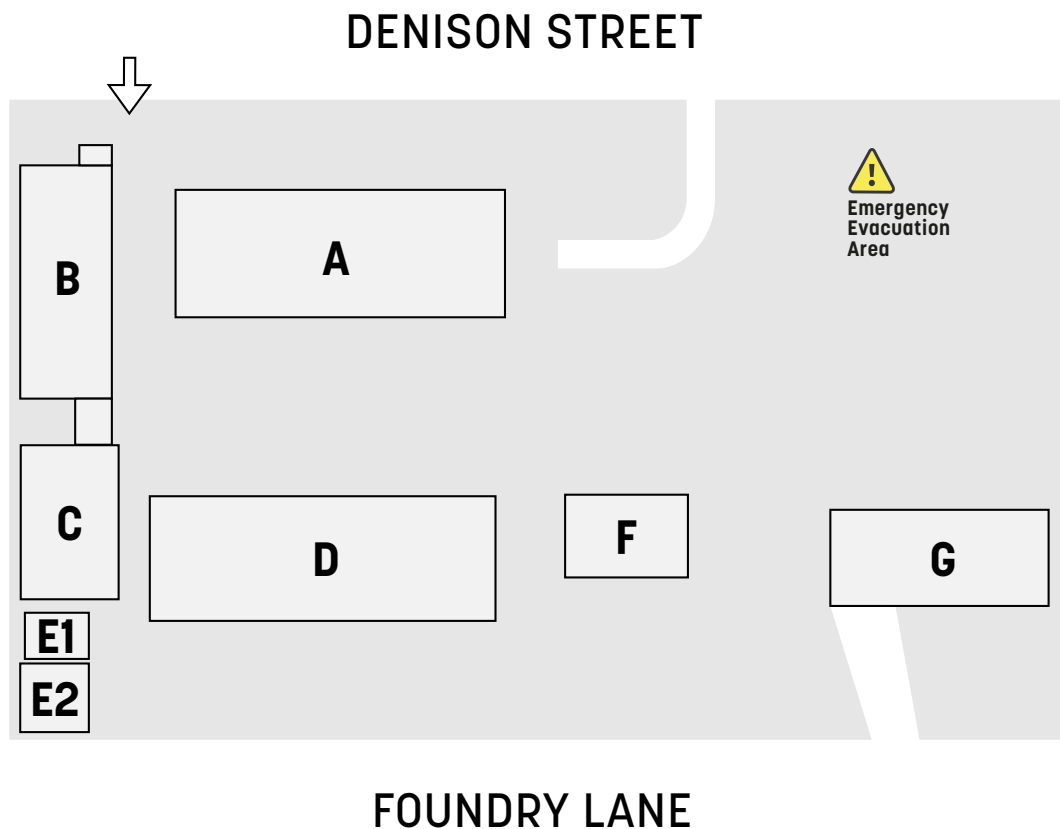

FINLEY

SERVICES AND FACILITIES

- Computer Rooms A, B
- Reception/Administration A
- Student Amenities B
- Toilets A

60-68 Denison Street
Finley 2713

CONTACT US
TAFENSW.EDU.AU
131 601

TAFE NSW