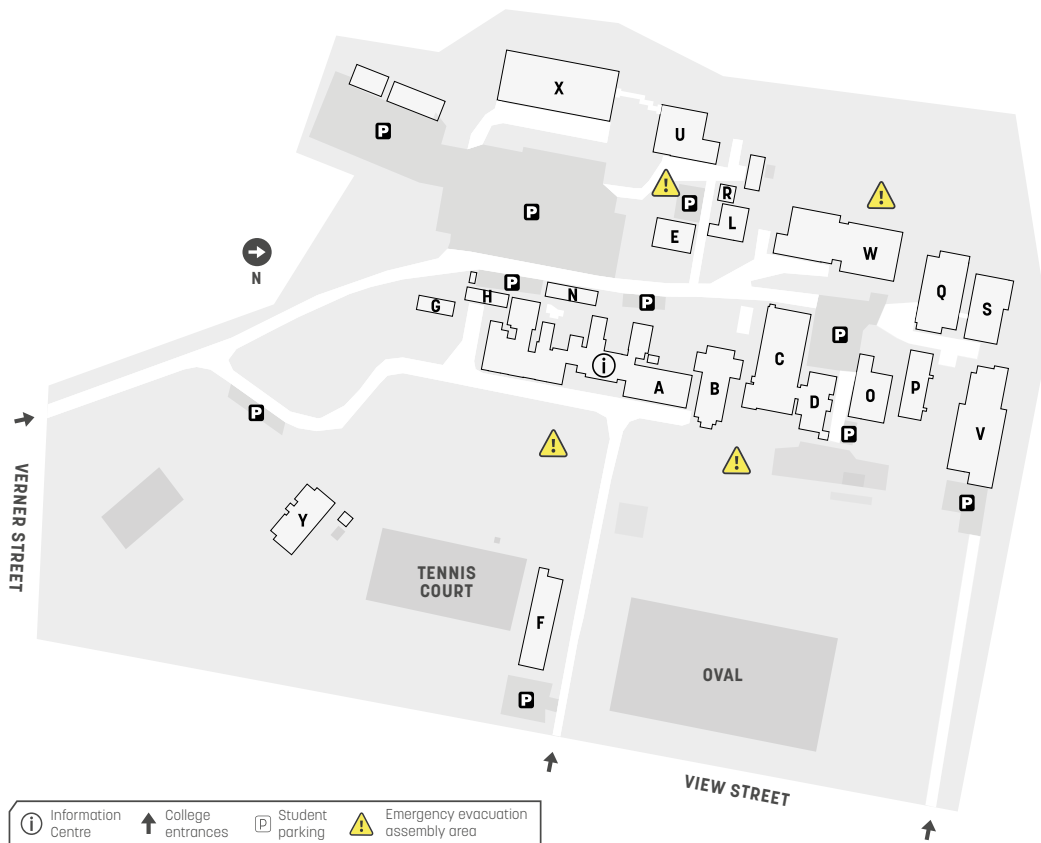

GOULBURN

SERVICES & FACILITIES

- Student Services
- Library
- Counselling & Career Development
- Canteen (no food sales)
- Accommodation Facility
- Dining Room
- Agriculture & Animal Studies

A
C
A
B
A
A
A
C, L

- Horticulture
- Hospitality & Cookery
- Information Communication & Technology
- Pathways to Work or Study, Foundation Skills & English Language

C
A
W
C

Verner St,
Goulburn NSW
2580

P Parking is available at the above referenced map locations.

There is a bus stop on Verner St outside the campus.

Goulburn Station is a 2km walk from the campus.

CONTACT US
TAFENSW.EDU.AU
131 601

TAFENSW