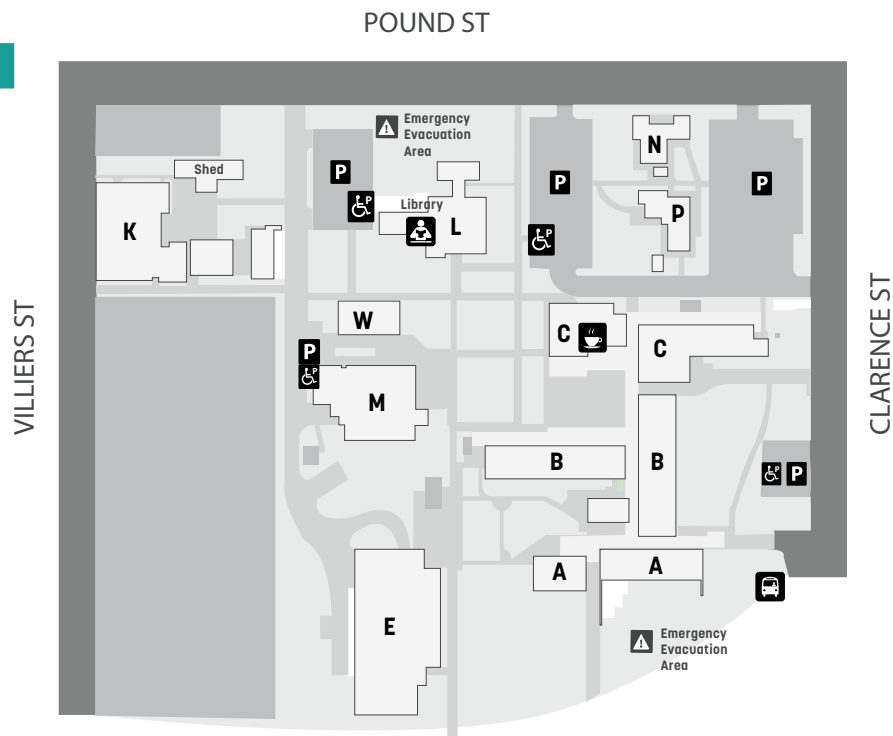

GRAFTON

CAMPUS GUIDE

BUILDING A

- Offices
- General Classrooms

BUILDING B

- Community Services (Nursing & Welfare)
- Retail
- General Education
- Business Services
- Information Technology
- Tourism
- General Classrooms
- Salon

BUILDING C

- Hospitality
- Kitchen & Dining Room
- Disabilities Support Unit
- Canteen/Café
- Aboriginal Learning Circle
- Student Amenities

BUILDING E

- Engineering
- Refrigeration
- Electrotechnology
- Metal Fabrication
- Transport Trades

BUILDING K

- Painting & Decoration Trades
- Beauty

BUILDING L

- Student Central
- Library
- Learner Support Centre

BUILDING M

- Music
- Screen and Media

BUILDING N

- "Dunvegan" - General Education