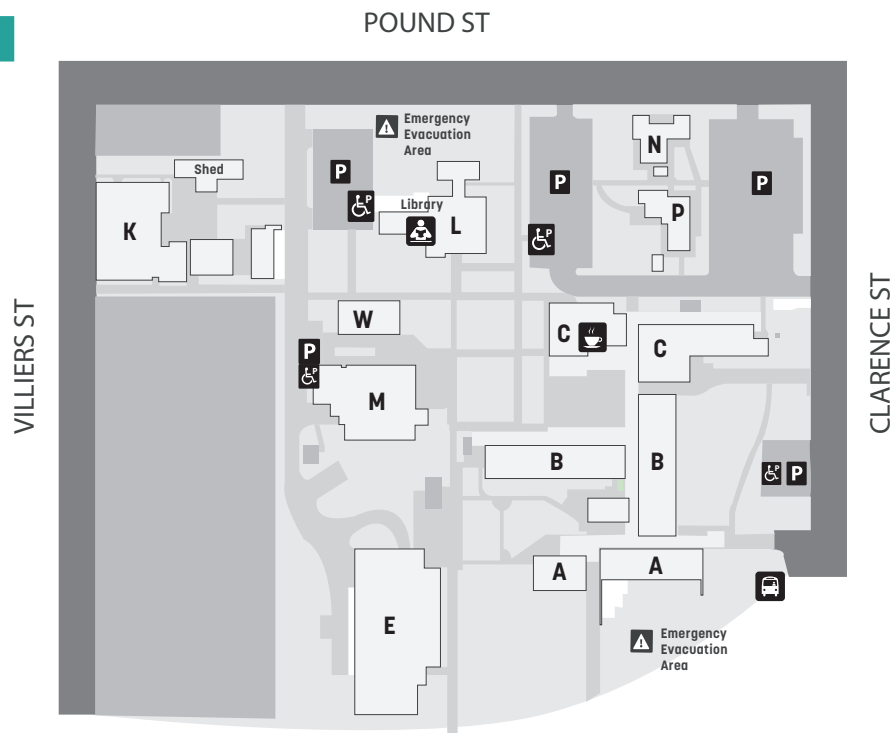

GRAFTON

CAMPUS GUIDE

SERVICES AND FACILITIES

- Canteen/Café C
- Disabilities Support Unit C
- General Classrooms A, B
- Kitchen and Dining Room C
- Library L
- Learner Support Centre L
- Offices A
- Salon B
- Student Amenities C
- Student Central L

COURSE AREAS

- Aboriginal Learning Circle C
- Beauty K
- Business Services B
- Children's Services P
- Community Services (Nursing & Welfare) B
- "Dunvegan" - General Education N
- Electrotechnology E
- Engineering E
- General Education B
- Hospitality C
- Information Technology B
- Metal Fabrication E
- Music M
- Music Performance Space W
- Painting and Decoration Trades K
- Refrigeration E
- Retail B
- Screen and Media M
- Tourism B
- Transport Trades E
- Playsession Area P