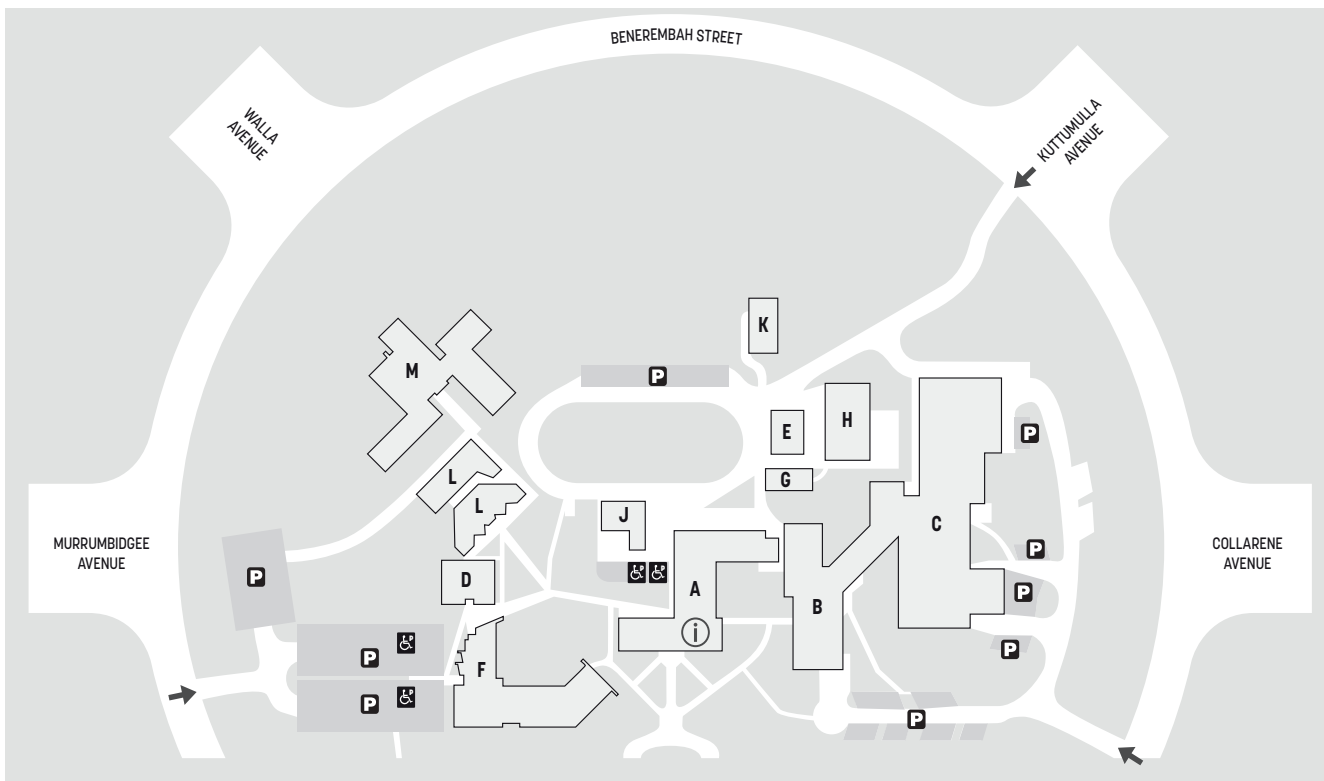

GRIFFITH

CAMPUS GUIDE

Information Centre
 College entrances
 Site parking

SERVICES AND FACILITIES

- Aboriginal Student Support Officer B
- Administration and Student Services A
- Agribusiness SkillsPoint D
- Canteen B
- Counsellor B
- Library B
- TAFE NSW Vehicle Garage J

COURSE AREAS

- | | |
|-------------------------------|-------------------------------------|
| ■ AMEP A | ■ Hair and Beauty L |
| ■ Automotive C | ■ Information Technology A |
| ■ Business C | ■ Metal Fabrication M |
| ■ Leadership and Management A | ■ Nursing C |
| ■ Community Services M | ■ Retail C |
| ■ Construction A, H | ■ Vocational Pathways A |
| ■ Early Childhood and Care M | ■ Wine and Food Technology Centre F |

CONTACT US

131 601
 tafensw.edu.au

Neville Place
 Griffith NSW
 2680

Parking is available at the above referenced map locations.

Bus 941 alights from the Stop ID: 268049 on Kookora St. It is around 10 mins walk.

Griffith Station is around 15 mins walk from the campus

For timetable information, please call 131 500 or visit transportnsw.info

TAFE
 NSW