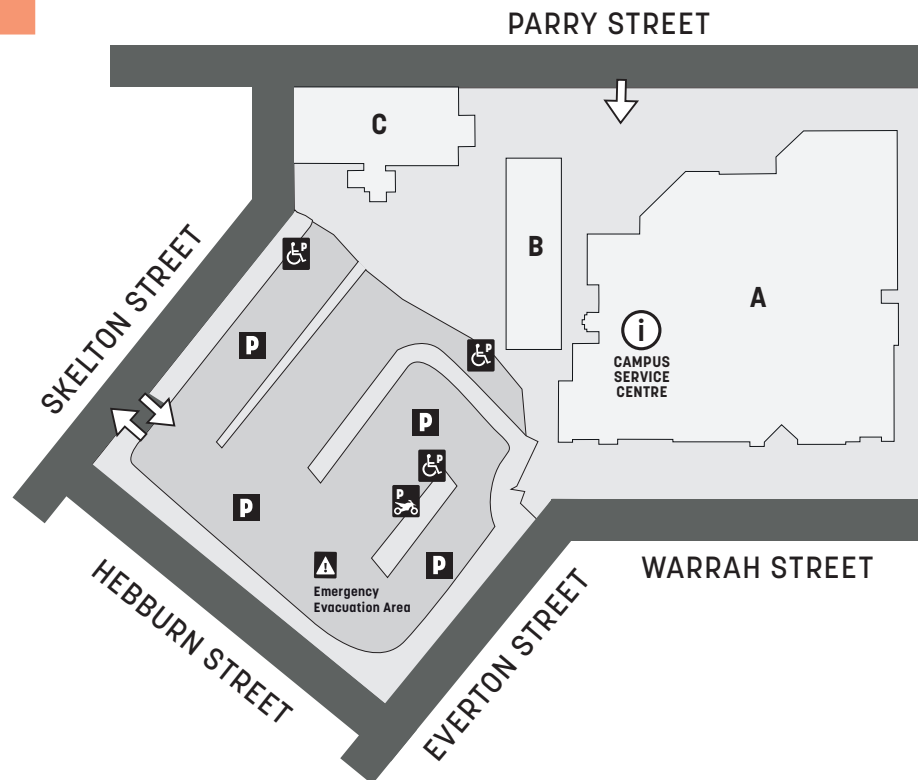

HAMILTON

CAMPUS GUIDE

SERVICES & FACILITIES

■ Administration	A
■ Conference Room	C
■ Counselling	A
■ HTN	A
■ Library	A
■ Loading Bay	A
■ Restaurants	
Cafeteria Castlemaine	A
Brewery Room	A
Clydesdale Room	A
■ Security	A

COURSE AREAS

■ Baking	A
■ Butchery	A
■ Commercial Cookery	A
■ Health & Community Services	C
■ Hospitality Management	A
■ Travel & Tourism	A

TAFE NSW Hamilton is proud to be smoke free

EMERGENCY NUMBER: 4923 7777

Visit www.tafensw.edu.au
 Phone 131 601
 Connect     

Parry St
Newcastle West 2302

Car parking is
available on grounds.

For transportation options
or timetable information,
please call 131 500 or visit
transportnsw.info