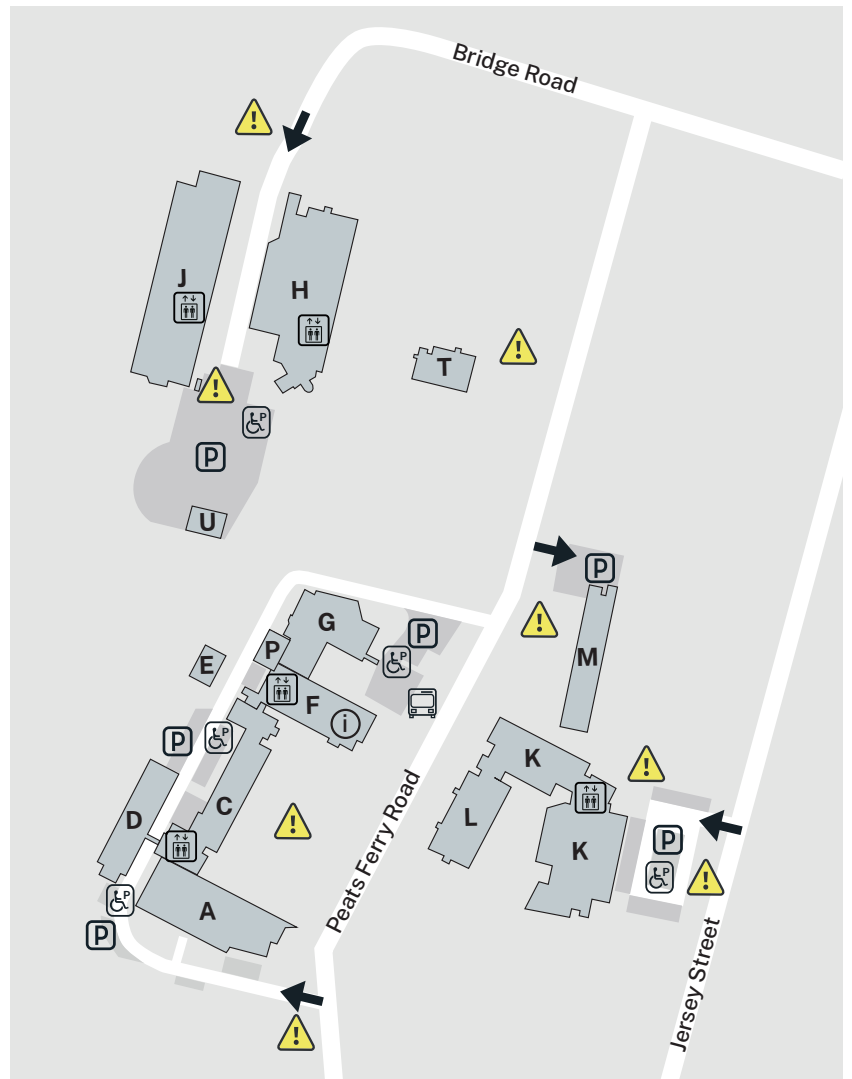

Location guide – Hornsby

Services and Facilities

- Adult Migrant English Program (AMEP) Office C
- Cafeteria A
- Campus Bookshop A
- Campus Management G
- Career Development and Counselling C
- Course Information F
- Customer Service F
- Customer and Stakeholder Relations G
- Disabilities Unit C
- Facilities F
- Gowrie NSW AMEP Early Learning Centre T
- Library and Learning Centre A
- Main Store A, D
- Security A

Course areas

- Accounting and Finance C, F
- Adult Migrant English Program (AMEP) F, C
- Automotive H
- Business Administration F
- Career Pathways and Employability Skills D
- Carpentry and Joinery J
- Ceramics K
- Childhood Education K
- Electrotechnology H
- English for Speakers of Other Language (ESOL) F, C
- Floristry K
- Graphic Design/Photography K
- Information Technology G
- Property F

Specialist Centres

- Gamarada Aboriginal Education and Training C
- ECO Building U

 Information Centre
 Campus entrances
 Parking
 Lift
 Emergency evacuation assembly area

 205 Peats Ferry Rd
Hornsby 2077

 Access via Peats Ferry Rd, Jersey St or Bridge Rd – reduced parking rate available

 For transportation options or timetable information, please call 131 500 or visit transportnsw.info

 TAFE NSW Hornsby