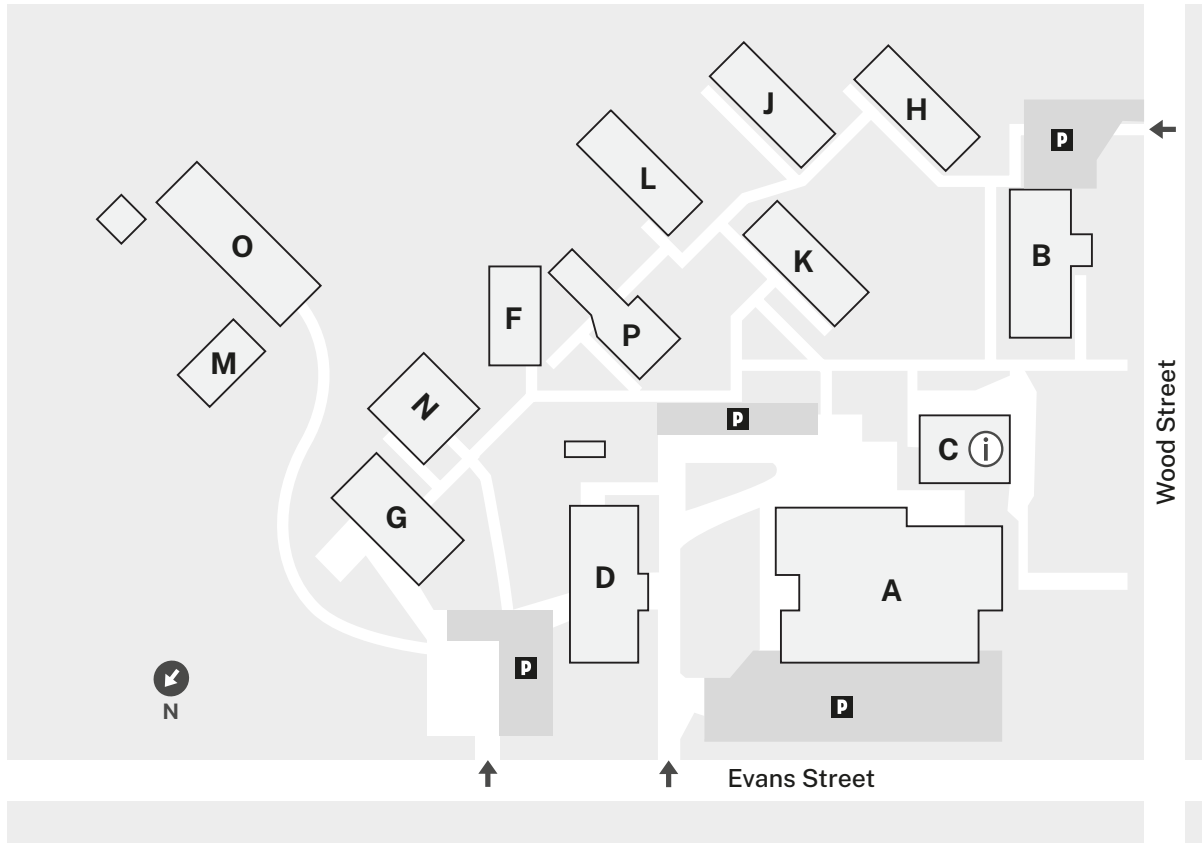

Inverell

	Information Centre		College entrances		Student parking		Emergency evacuation assembly area
--	--------------------	--	-------------------	--	-----------------	--	------------------------------------

Published in September 2022

Evans St
Inverell NSW 2360

Parking is available at the above referenced map locations