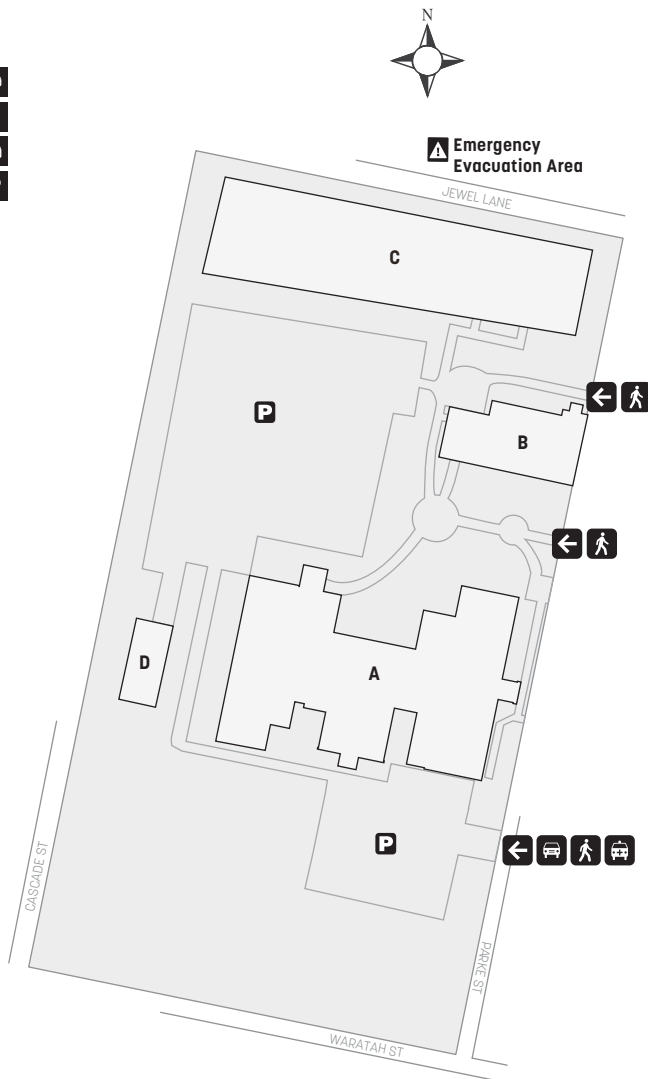

KATOOMBA

CAMPUS GUIDE

- Vehicle entry 
- Pedestrian entry 
- Emergency entry 
- Parking 

A BLOCK

- Massage Therapy
- Radio Blue Mountains
- Student Services
- Wentworth Area Health

B BLOCK

- Nepean Community College

C BLOCK

- Beauty Therapy
- Massage Therapy

D BLOCK

- Storage Shed

Visit tafensw.edu.au
Phone 131 601
Connect     

Parke Street
Katoomba 2780

Street parking (Parke St).

Blue Mountains Bus Company
goes to Katoomba.