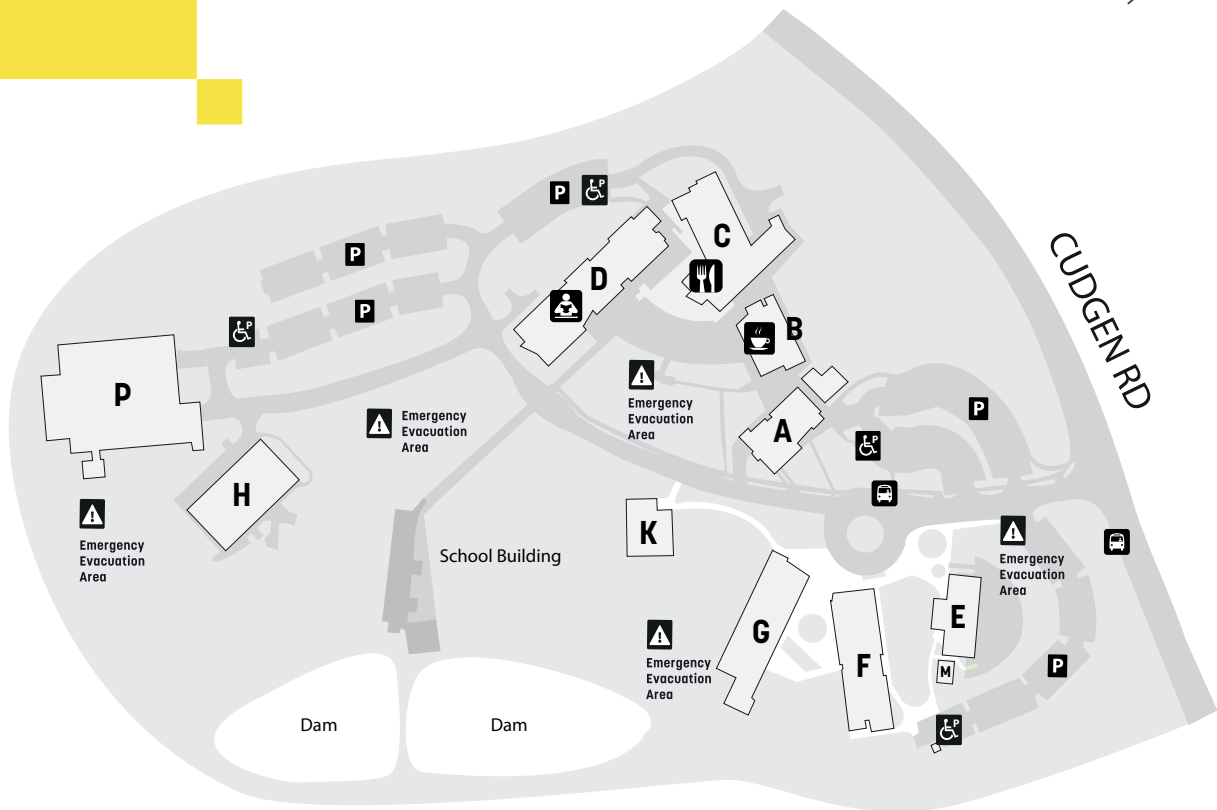

KINGSCLIFF

CAMPUS GUIDE

BUILDING A

- Student Service Centre
- Enquiries and Enrolments

BUILDING B

- Cafe
- Hairdressing
- Beauty Therapy
- First Aid Room

BUILDING C

- Tourism
- Hospitality
- Events
- Caldera Restaurant

BUILDING D

- Retail
- Learner Support Centre
- Library
- Information Technology
- Animal Sciences

BUILDING E

- Early Childhood and Education

BUILDING F

- Education Employment and Support
- Business

BUILDING G

- Creative Industries
- Health and Recreation
- Massage Clinic

LOWER G

- Health, Aged Care and Nursing

BUILDING H

- Construction

BUILDING K

- Construction

BUILDING P

- Automotive

Visit www.tafensw.edu.au

Phone 131 601

Connect     

806 Cudgen Road
KINGSCLIFF
NSW 2487

Car parking is
available on grounds.

For transportation options
or timetable information,
please call 131 500 or visit
transportnsw.info