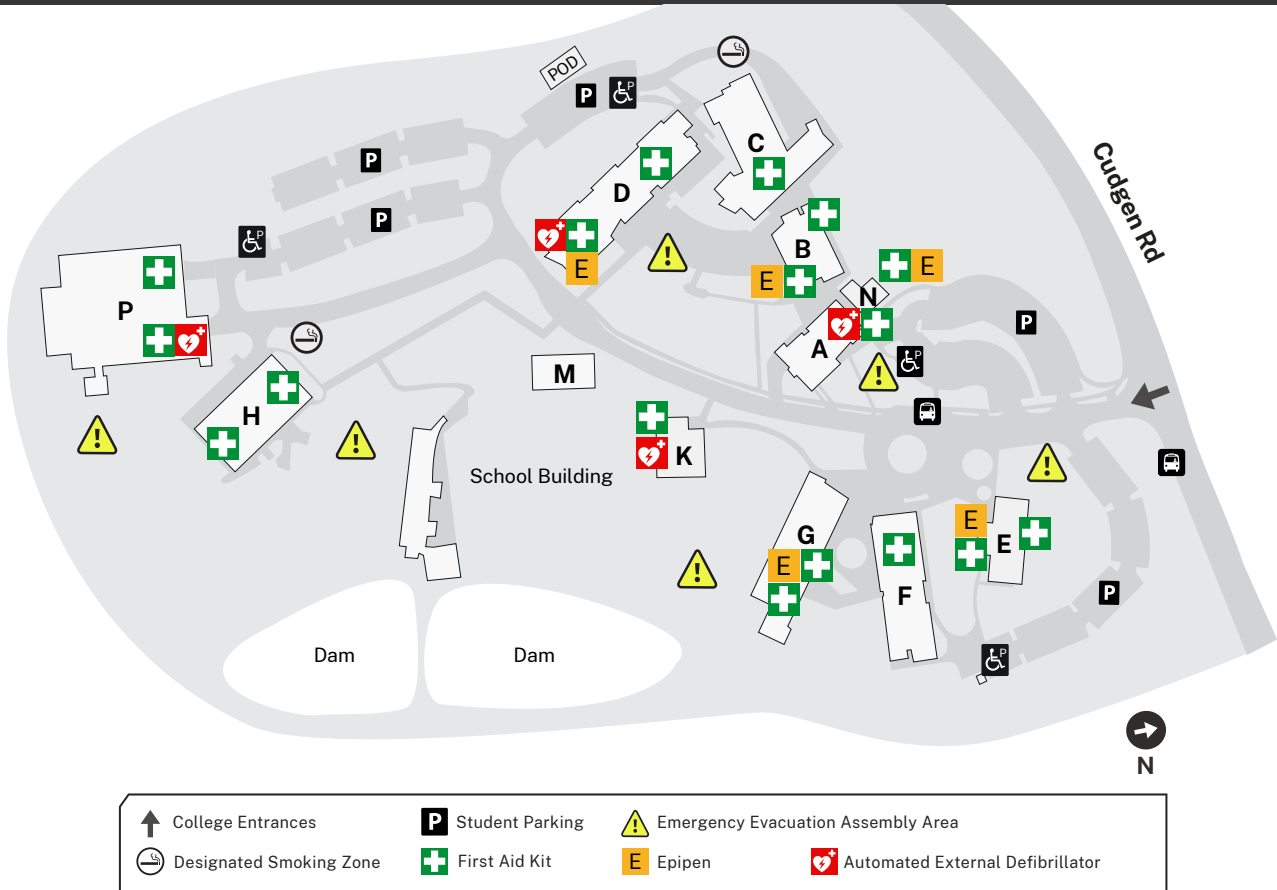

Kingscliff

Services and Facilities

- Café B
- Caldera Restaurant C
- Enquiries and Enrolments A
- First Aid Room B
- Learner Support Centre D
- Library D
- Massage Clinic G
- Student Services A

Course areas

- Animal Sciences D
- Automotive P
- Beauty Therapy B
- Business F
- Construction H, K
- Creative Industries D
- Pharmacy D
- Warehousing D
- Early Childhood and Education E
- Education Employment and Support F
- Dental G
- Community Services G
- Information Technology F
- Horticulture P
- Horticulture POD
- Civil Construction POD
- Events C
- Commercial Cookery C
- Aviation C
- Hairdressing B
- Health, Aged Care and Nursing G
- Health and Recreation K
- Gym K
- Hospitality C
- Retail D
- Tourism C
- Electrotechnology H
- Conservation Land Management P

Published in October 2022

806 Cudgen Road
Kingscliff 2487

P Parking is available at the above referenced map locations.

For transportation options or timetable information, please call 131 500 or visit transportnsw.info