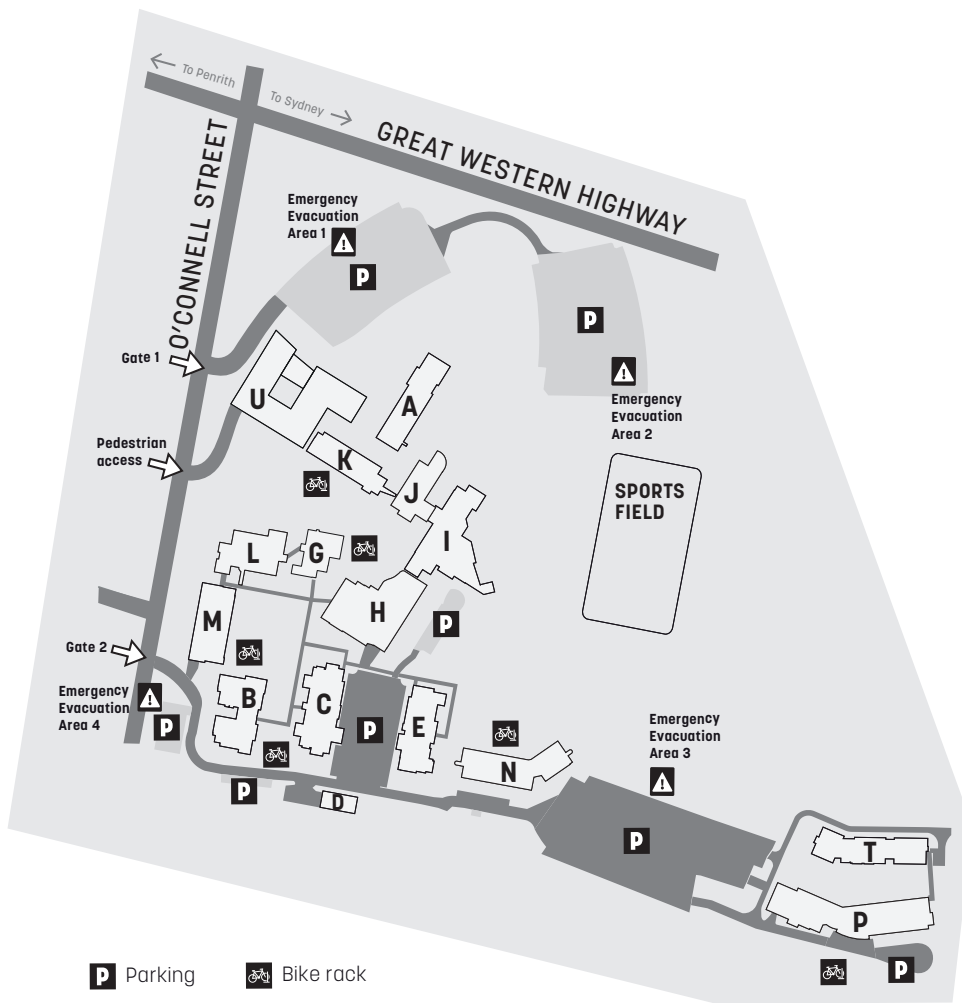

KINGSWOOD

CAMPUS GUIDE

SERVICES AND FACILITIES

- Auditorium T
- Café U
- Canteen C
- Children's Centre I
- Counselling and Careers U
- Development Services U
- Disability Services U
- entrée Restaurant H
- Gymnasium L
- Library U
- Service Centre U
- Showers C
- Western Sydney Region Office A

COURSE AREAS

- Aged Care B
- Allied Health U
- Barbering J
- Business Studies N
- Career Pathways, Educational Pathways and Employability Skills J, K
- Ceramics C
- Dental U
- Design P
- Drawing C
- Early Childhood Education and Care I
- Finance and Accounting N
- Hairdressing and Beauty J
- Information and Communication Technology N
- Nepean Arts and Design Centre P
- Nursing U
- Photography and Screen and Media P
- Printmaking T
- Tourism and Hospitality H
- Sport and Fitness L
- Visual Arts P

P Parking Bike rack

CONTACT US

131 601
tafensw.edu.au

12-44 O'Connell St
 Kingswood 2747

Car parking is
 available on grounds.

For transportation options
 or timetable information,
 please call 131 500 or visit
transportnsw.info