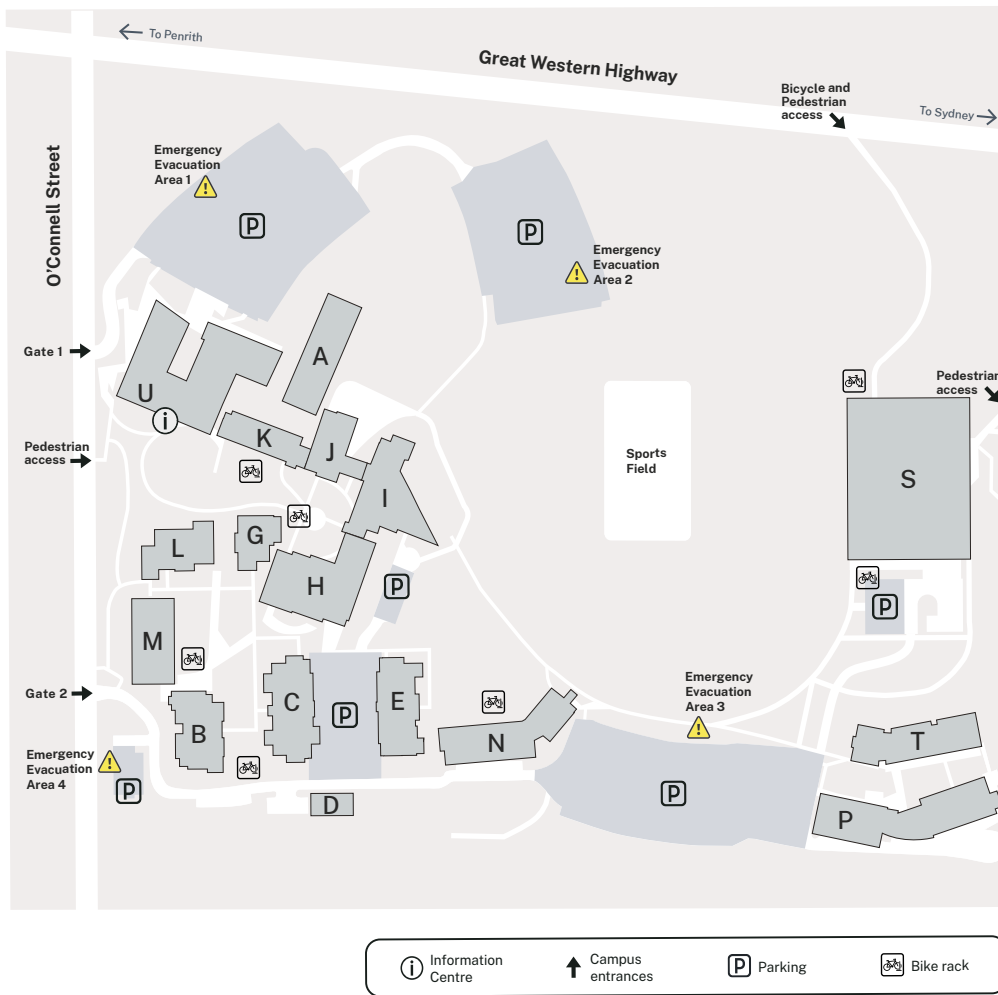

Location guide – Kingswood

 Information Centre
 Campus entrances
 Parking
 Bike rack

Institute of Applied Technology Construction and Multi Trades Hub **S**

- Building, Construction and Design
- Carpentry
- Civil Construction
- Electrotechnology
- Plumbing

Course areas

- Aged Care **B**
- Business Studies **N**
- Finance & Accounting, Property Services
- Career Pathways, Educational Pathways and Employability Skills **J, K**
- Ceramics **C**
- Early Childhood Education and Care **I**
- Hairdressing and Beauty, Barbering **J**
- Design, Drawing, Photography, Screen and Media, Visual Arts, Printmaking **P**
- Nursing, Dental, Allied Health **U**
- Printmaking **T**
- TAFE NSW logistics hub **M**
- Tourism and Hospitality **H**
- Commercial Cookery, Baking
- Sport and Fitness **L**
- Sterilisation **U**

Services and Facilities

- Auditorium **T**
- Café S **S**
- Café U **U**
- Canteen **G**
- Children's Centre **I**
- Counselling and Careers Development Services **U**
- Disability Services **U**
- Entree Restaurant **H**
- Gymnasium **L**
- Information Centre **U**
- Library **U**
- Showers **G**
- Trapezium Gallery **P**
- Western Sydney Region Office **A**