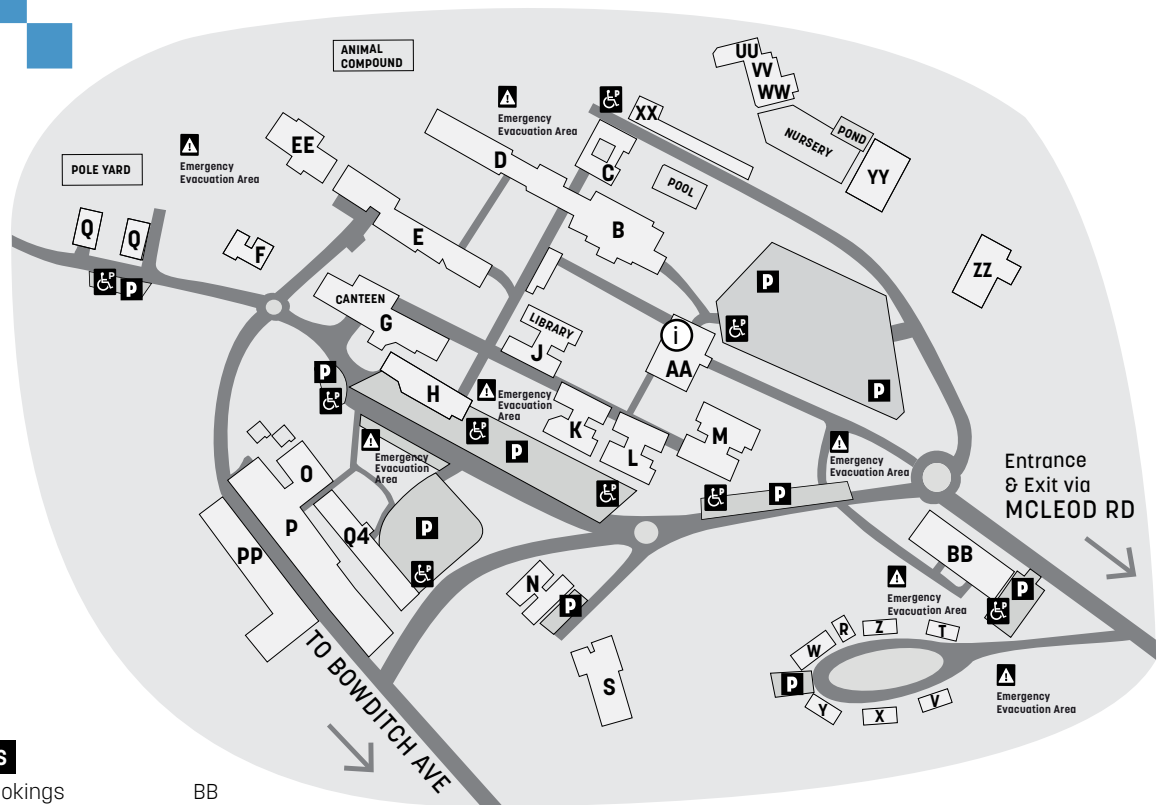

KURRI KURRI

CAMPUS GUIDE

SERVICES & FACILITIES

- Accommodation bookings
- Auditorium (Hall)
- Café
- Campus Service Centre
- Canteen
- Counselling
- Library
- Main Store
- Maintenance Store
- Nursery
- Residential Accommodation
- Residential Supervisor
- Staff/Teacher Offices

- BB
- B
- BB
- AA
- G
- G
- J
- H
- F
- YY
- H, L, M, N, T, V, X, Y, Z
- W
- A, C, O

COURSE AREAS

- Aboriculture
- Agriculture Workshop
- Animal Care
- Cookery and Hospitality
- Floristry
- Horticulture Workshop
- Hunter Valley Hotel Academy
- Outdoor Recreation
- Plant, Heavy Vehicle & Auto Electrical
- Turf Management
- Veterinary Nursing
- Viticulture & Wine Store

McLeod Road
Kurri Kurri 2327

Car parking is available on grounds.

For Q1 or timetable information, please call 131 600 or visit transportnsw.info