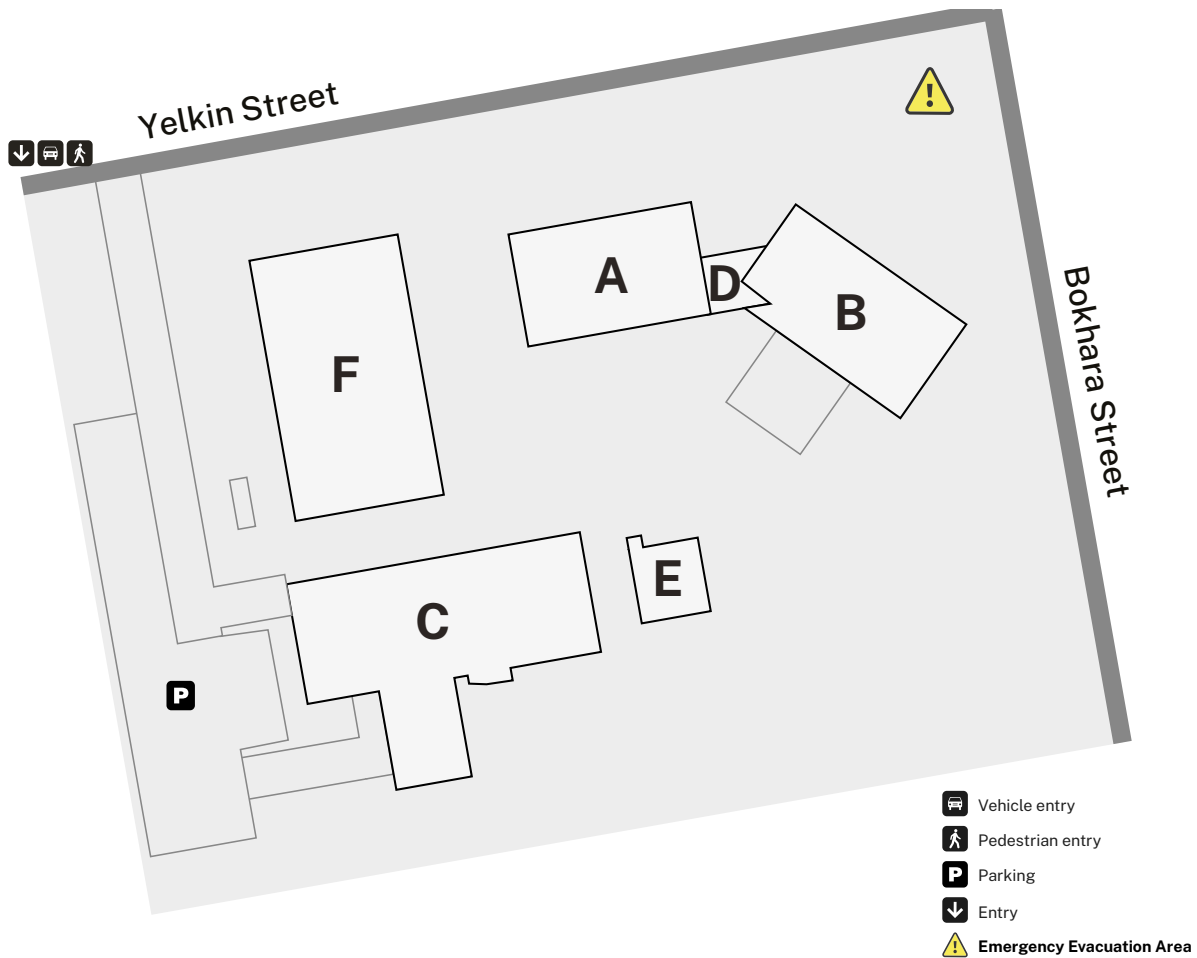

# Lake Cargelligo

## Services & Facilities

- |                               |   |                  |   |
|-------------------------------|---|------------------|---|
| ▪ Reception                   | A | ▪ Teachers room  | B |
| ▪ Store room                  | A | ▪ Workshop 1     | C |
| ▪ TSC Office                  | A | ▪ Workshop 2     | C |
| ▪ Amenities room              | A | ▪ Store room     | C |
| ▪ Administration -IT          | A | ▪ Workshop 4     | C |
| ▪ Male Toilets                | A | ▪ Loft           | D |
| ▪ Female Toilets              | A | ▪ Daycare Centre | E |
| ▪ Access (Disability) Toilets | A | ▪ Workshop       | F |
| ▪ Classroom                   | B | ▪ CLP            | F |