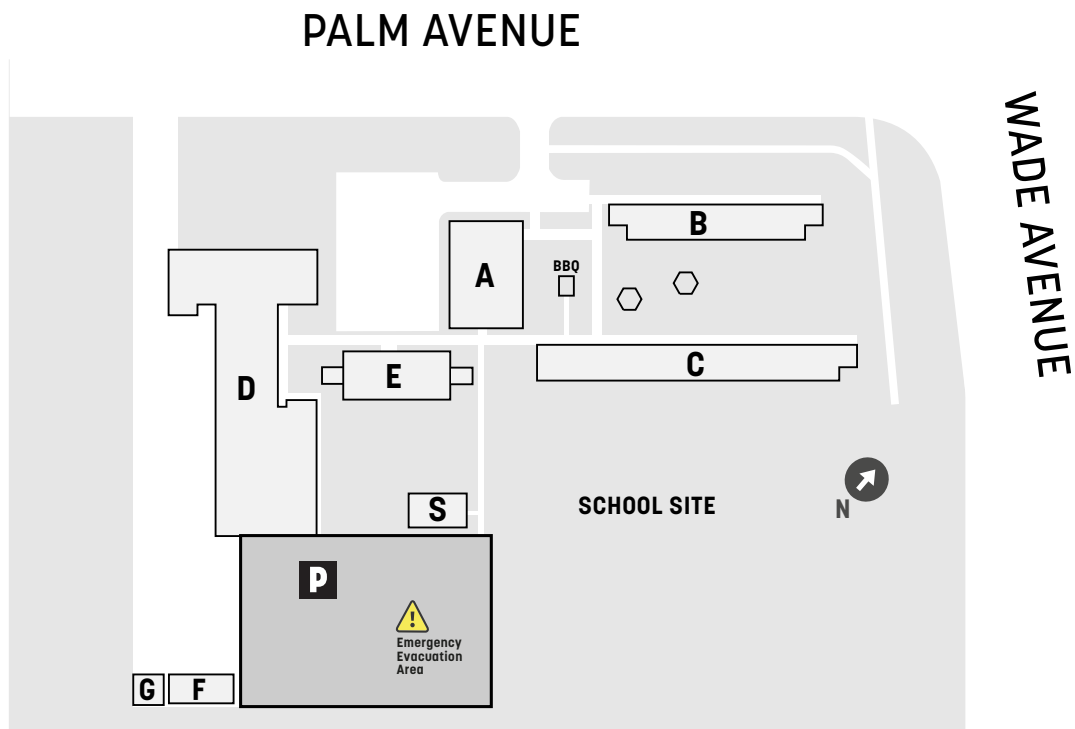

LEETON

SERVICES AND FACILITIES

- Conference Room C, Ground Floor
- Connected Classroom E
- Main Store S
- Library E
- Student Lounge B, Ground Floor
- Student Services A
- Toilets
 - Female B
 - Male C
 - Accessible A

COURSE AREAS

- Agriculture C, Level 1
- Business Administration B, Ground Floor
- Electrotechnology Lab B, Level 1
- Electrotechnology Workshop C, Ground Floor
- English Language C, Ground Floor
- Metal Fabrication D
- Vocational Access/Foundation Studies D
- Wool Classing C, Level 1

 **117-119 Palm Avenue**
Leeton 2705

 Parking is available at the above referenced map locations.

CONTACT US
TAFENSW.EDU.AU
131 601

TAFE
NSW