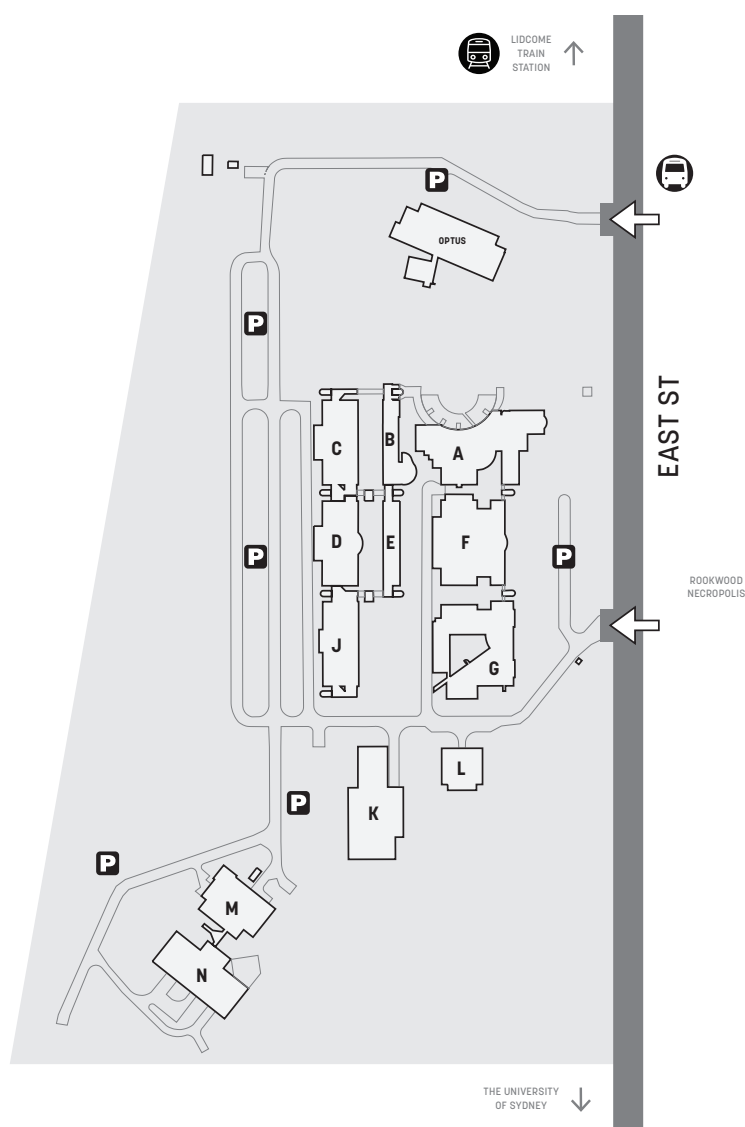

LIDCOMBE

CAMPUS GUIDE

BUILDING A

- Campus Facilities Office
- Canteen
- Customer Service Centre
 - Information and Administration
 - Disability Services
 - Career Advice and Counselling
- Library Services
- Campus Security Office
- Seminar/Conference Rooms

BUILDING C, D AND E

- Allied Timber Trades
- Cabinetmaking
- Furniture Finishing
- Floor Covering
- Joinery
- Shopfitting
- Upholstery
- Woodmaching

BUILDING F

- Computer Rooms (CAD/CAM/CNC)
- Interior Decoration and Design Fundamentals
- Product and Furniture Design

www.tafensw.edu.au

137 974

73 East Street
Lidcombe 2141

Parking available on
college grounds. Street
parking available.

915, M92 (East St)

Lidcombe Station
is a 20 minute
walk from college

TAFE
NSW